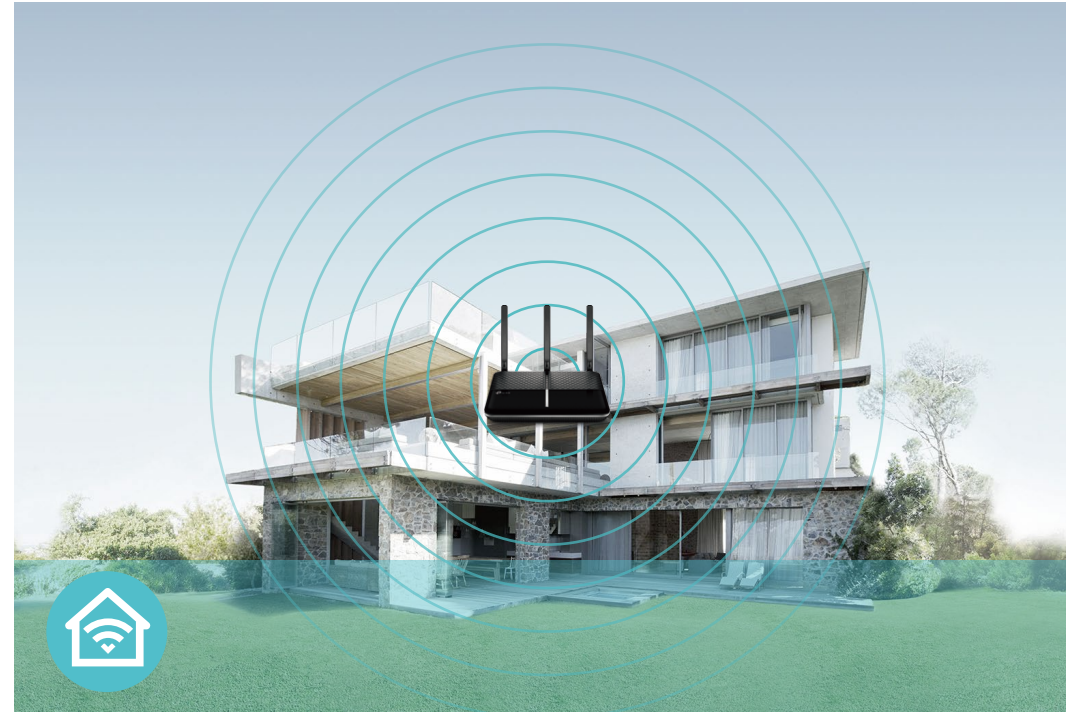

Traditional Router
Sends data to one device at a time

MU-MIMO Router
Simultaneously sends data to multiple devices

Range Boost for Better Whole Coverage

Range Boost greatly improves the routers ability to detect devices that are further away or low-powered, giving your network even greater coverage.

1.8GHz Dual-Core CPU

1.8GHz Dual-Core CPU coordinates every process to ensure fast transmission speed, supporting more devices and high-speed applications simultaneously.

Features

Speed

- **Ultimate Wireless Speed** – Combined wireless speeds up to 600 Mbps (over 2.4GHz) and 1625 Mbps (over 5GHz)
- **NitroQAM™ Technology** – Use NitroQAM™ Technology modulation scheme for higher data throughput, boosting wireless speeds up to 25%
- **MU-MIMO Technology** – Simultaneously exchanges data with several devices, achieving speeds which are 3x faster than standard AC routers
- **Support 802.11 ac** – Provides a data transfer rate 3 times faster than 802.11n for each stream
- **Dual-core CPU** – 1.8GHz dual-core CPU and 2 co-processor make multi-tasking easy and boost data transfer rate

Wi-Fi Range

- **Ultimate Range Wi-Fi** – 3 dual band high-performance antennas with a high-powered amplifier ensure the widespread Wi-Fi coverage and a stable connection
- **Wi-Fi with Beamforming** – Beamforming technology locates the connected devices and further improves the Archer C2300's range and the signal strength to each mobile device, delivering a more reliable and efficient wireless connection