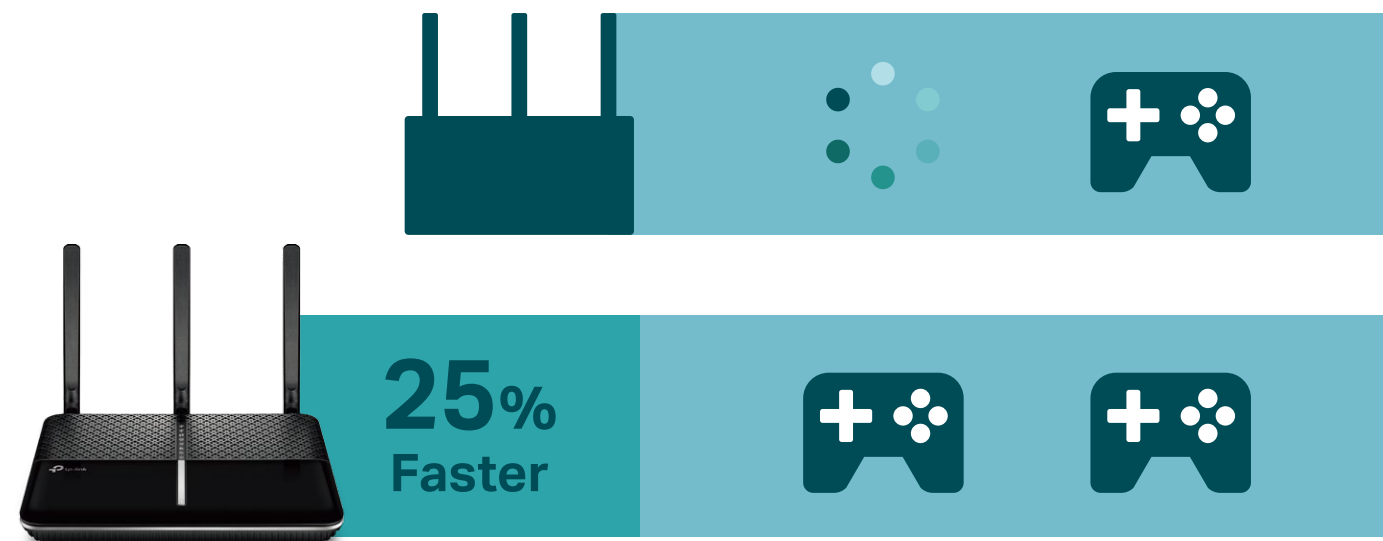

Highlights

NitroQAM™ Powered by Broadcom

NitroQAM™ (1024QAM) boosts speeds on all Wi-Fi bands by 25% to significantly improve performance.