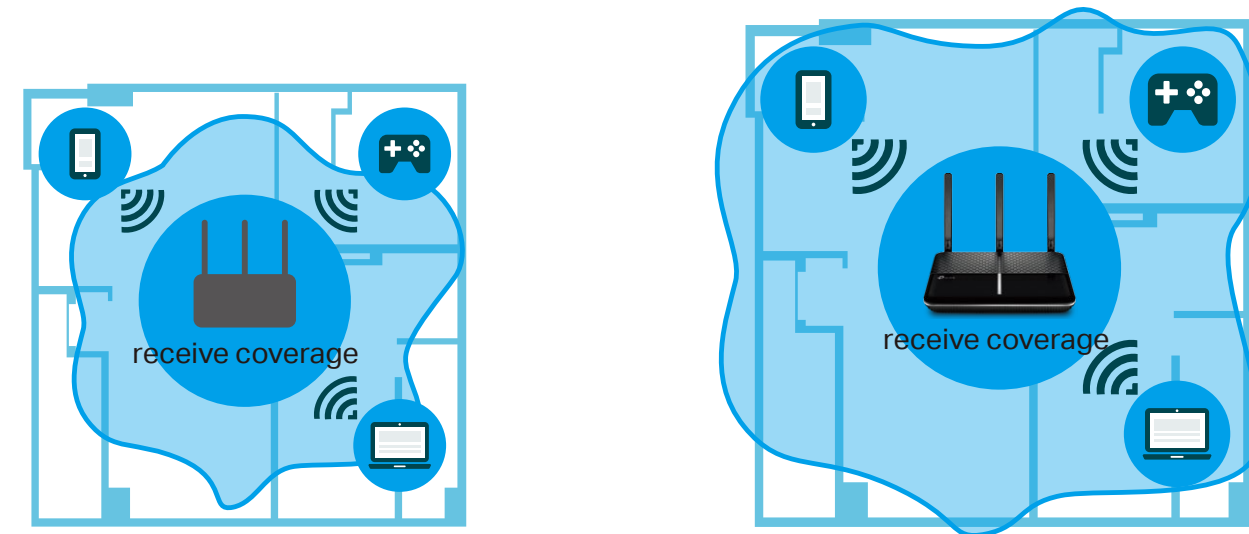

Highlights

MU-MIMO for 3× Faster Connections

MU-MIMO technology serves up to three devices at once, reducing wait time, increasing Wi-Fi throughput for every device, and making each stream more efficient.

Traditional Router
Sends data to one device at a time

MU-MIMO Router
Simultaneously sends data to multiple devices

Range Boost for Better Whole Coverage

Range Boost greatly improves the routers ability to detect devices that are further away or low-powered, giving your network even greater coverage.