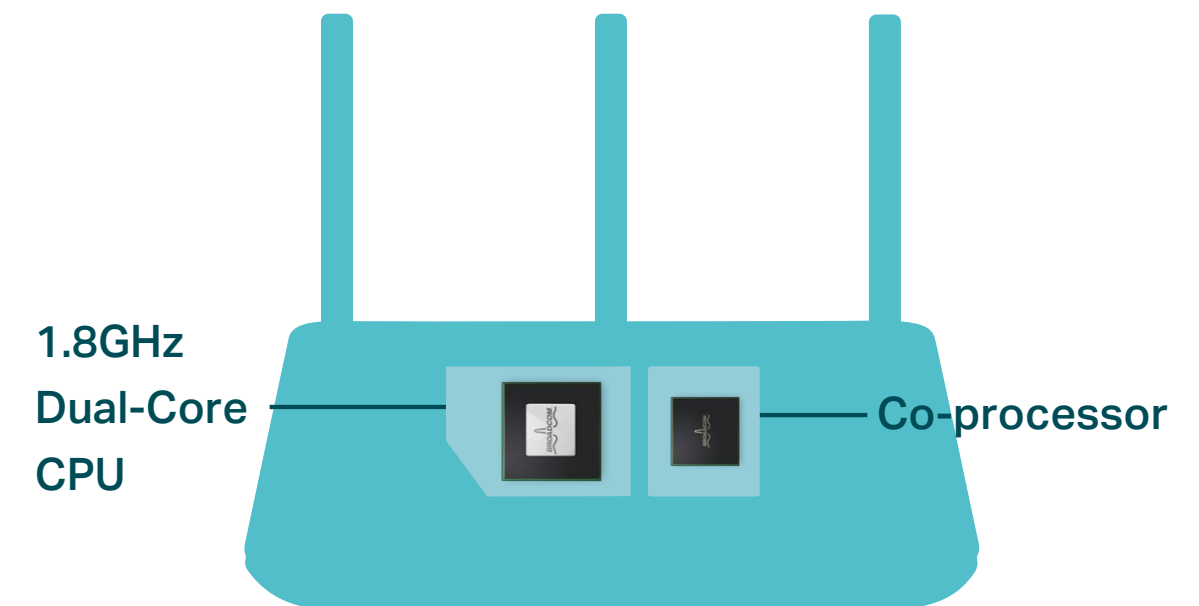

Traditional Router
Sends data to one device at a time

MU-MIMO Router
Simultaneously sends data to multiple devices

Range Boost for Better Whole Coverage

Range Boost greatly improves the routers ability to detect devices that are further away or low-powered, giving your network even greater coverage.

1.8GHz Dual-Core CPU

1.8GHz Dual-Core CPU coordinates every process to ensure fast transmission speed, supporting more devices and high-speed applications simultaneously.

Features

Speed

- **Ultimate Wireless Speed** – Combined wireless speeds up to 600 Mbps (over 2.4GHz) and 1625 Mbps (over 5GHz)
- **NitroQAM™ Technology** – Use NitroQAM™ Technology modulation scheme for higher data throughput, boosting wireless speeds up to 25%
- **MU-MIMO Technology** – Simultaneously exchanges data with several devices, achieving speeds which are 3x faster than standard AC routers
- **Support 802.11 ac** – Provides a data transfer rate 3 times faster than 802.11n for each stream
- **Dual-core CPU** – 1.8GHz dual-core CPU and 2 co-processor make multi-tasking easy and boost data transfer rate

Wi-Fi Range

- **Ultimate Range Wi-Fi** – 3 dual band high-performance antennas with a high-powered amplifier ensure the widespread Wi-Fi coverage and a stable connection
- **Wi-Fi with Beamforming** – Beamforming technology locates the connected devices and further improves the Archer C2300's range and the signal strength to each mobile device, delivering a more reliable and efficient wireless connection