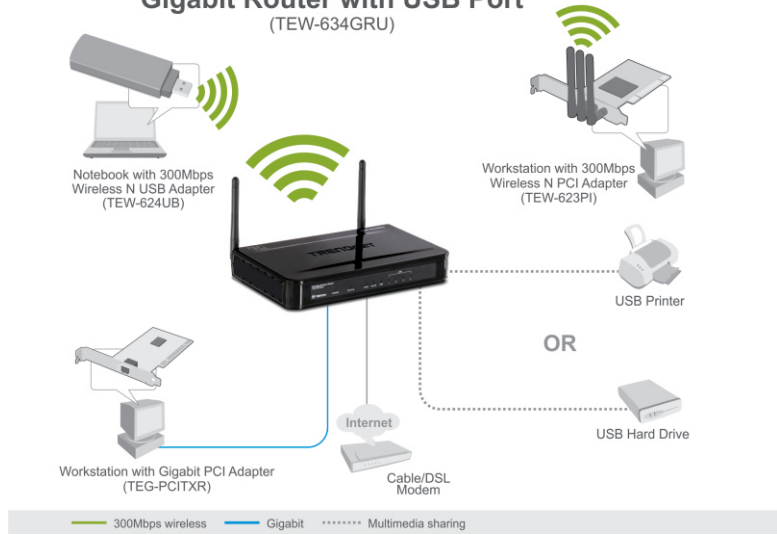

300Mbps Wireless N Gigabit Router with USB Port TEW-634GRU(V1.0R)

NETWORKING SOLUTIONS

300Mbps Wireless N Gigabit Router with USB Port (TEW-634GRU)

PACKAGE CONTENTS

- TEW-634GRU
- Multi-Language Quick Installation Guide
- CD-ROM (User's Guide)
- Power adapter (12V DC, 2A)
- Cat. 5 Ethernet cable (1.5m / 5ft.)

RELATED PRODUCTS

TEW-641PC	Wireless N PC Card
TEW-642EC	300Mbps Wireless N Express card
TEW-623PI	Wireless N PCI Adapter
TEW-644UB	Wireless N USB Adapter

ORDERING INFORMATION

TRENDnet®

20675 Manhattan Place, Torrance, CA 90501 USA

Tel: 1-310-961-5500

Fax: 1-310-961-5511

Web: www.trendnet.com

Email: sales@trendnet.com

To Order Please Call:

1-888-326-6061