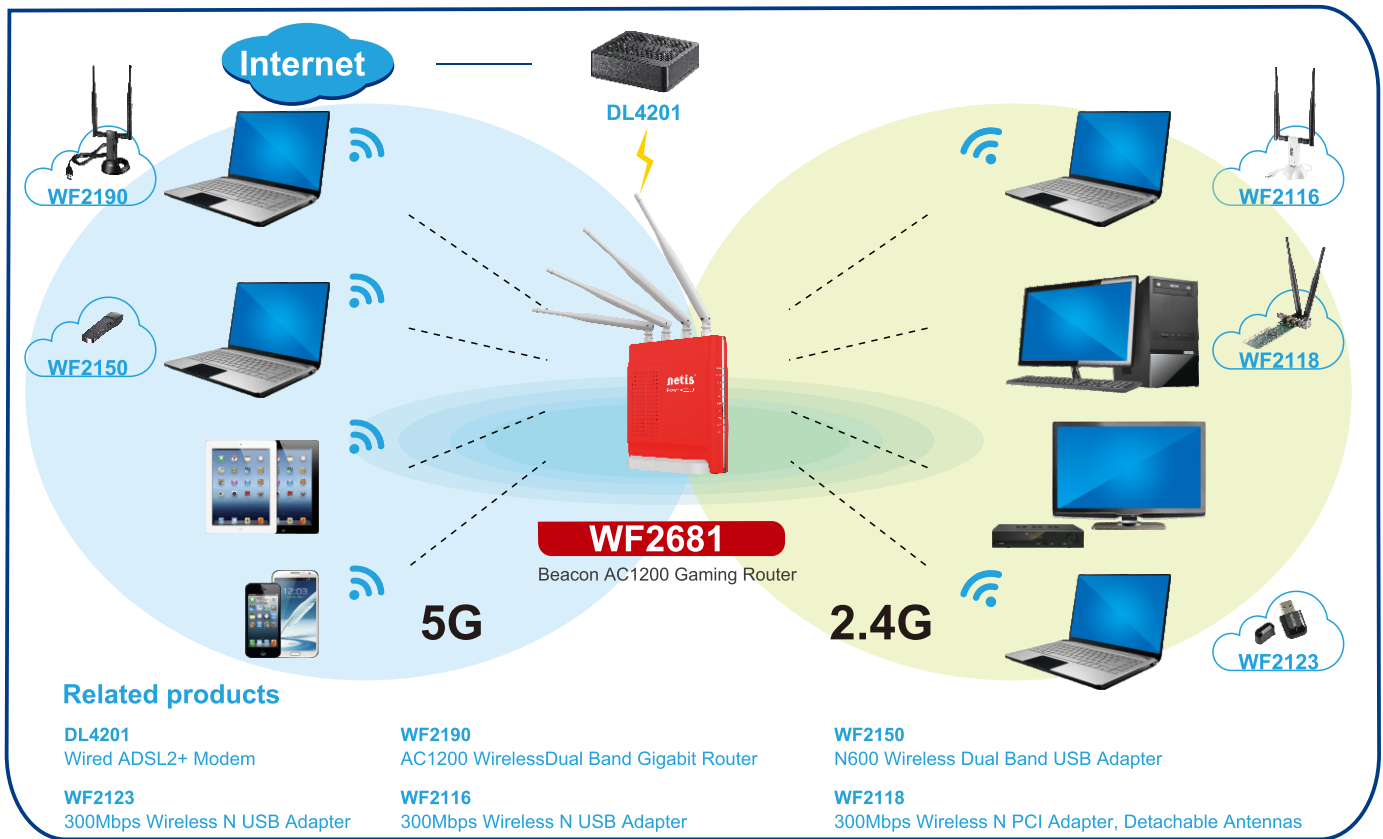

Topological Graph: