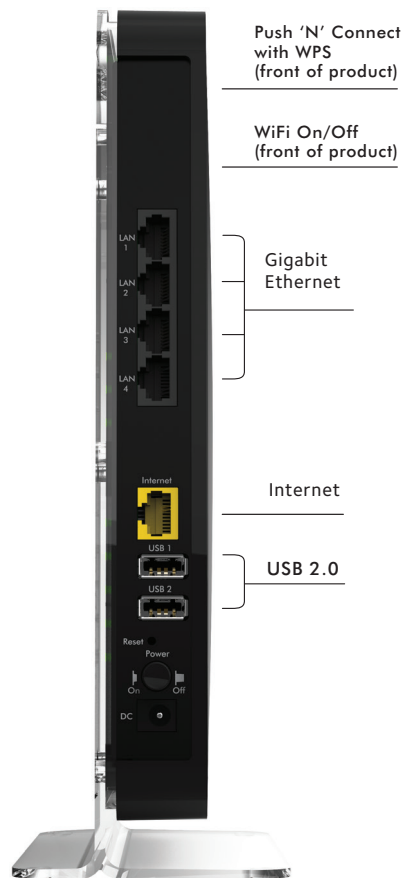

Connection Diagram