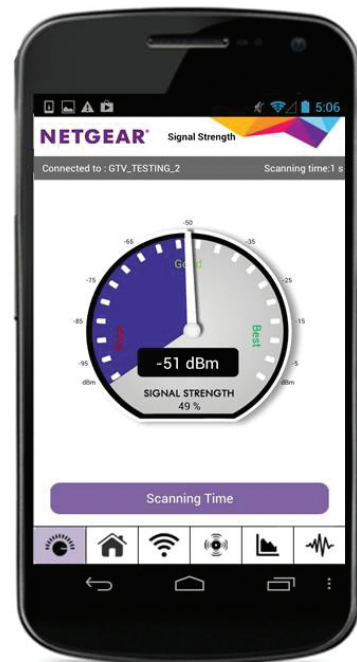

FASTLANE	FASTLANE3 Technology
This feature maximizes performance by limiting devices to a specific band. Front haul is always one band, however the backhaul is not always 5GHz.	This feature maximizes performance by limiting devices to a specific band. Front haul has two bands, backhaul is usually 5GHz. Thereby ensuring that all your devices operating on 5Ghz network have a dedicated WiFi connection.
FastLane needs to be enabled in the GUI.	In Nighthawk X6S Tri-band WiFi range extender FastLane3 Technology is automatically enabled.
Use case: More bandwidth for more devices.	Use case: Enhances your gaming and streaming experience.

More Coverage. Smart Roaming. One WiFi Name.

Up to 100% faster than Dual-Band Range Extenders†

WiFi Analytics App

How strong is your WiFi signal? Use the NETGEAR WiFi Analytics app & get advanced analytics to optimize your existing or newly extended WiFi network. Check your network status, WiFi signal strength, identify crowded WiFi channels & much more!

Here's what you can do with the WiFi Analytics App!

- Get a network status overview
- Check WiFi signal strength
- Measure WiFi channel interference
- Keep track of WiFi strength by location
- and more...

Scan to install app

PACKAGE CONTENTS

- Nighthawk® X6S AC3000 Tri-band WiFi Mesh Extender (EX8000)
- Quick start guide
- Power adapter

PHYSICAL SPECIFICATIONS

- Dimensions: 8.94 x 6.68 x 3.65 in (227 x 170 x 93 mm)
- Weight: 1.9lb (0.86kg)