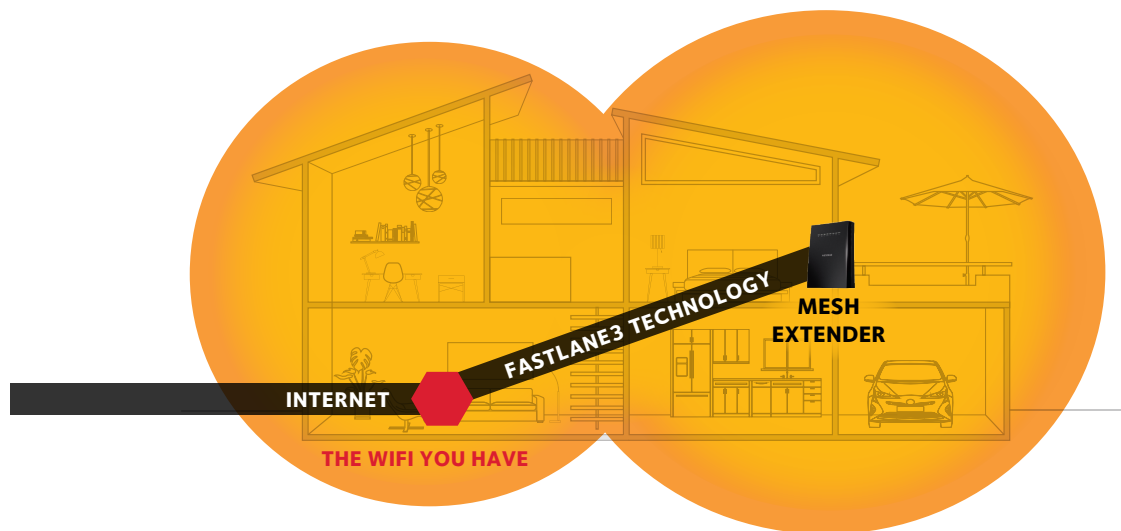

The NETGEAR patented FastLane3 Technology is comprised of Tri-band WiFi that creates a dedicated WiFi link between the extender and router and an optimized antenna design in the extender, giving you more speed to more devices. These elements combined create a powerful solution to extend WiFi throughout your home.

FASTLANE	FASTLANE3 Technology
This feature maximizes performance by limiting devices to a specific band. Front haul is always one band, however the backhaul is not always 5GHz.	This feature maximizes performance by limiting devices to a specific band. Front haul has two bands, backhaul is usually 5GHz. Thereby ensuring that all your devices operating on 5Ghz network have a dedicated WiFi connection.
FastLane needs to be enabled in the GUI.	In Nighthawk X6S Tri-band WiFi range extender FastLane3 Technology is automatically enabled.
Use case: More bandwidth for more devices.	Use case: Enhances your gaming and streaming experience.

More Coverage. Smart Roaming. One WiFi Name.

Up to 100% faster than Dual-Band Range Extenders†