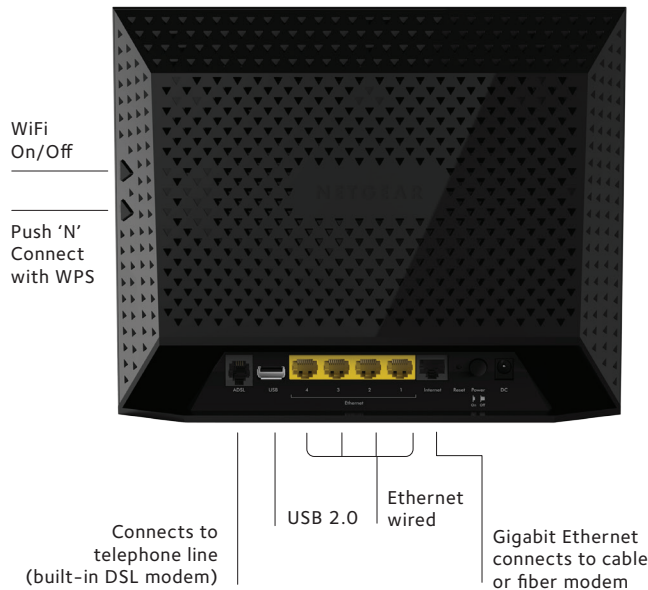

Applications

With the AC1200 WiFi DSL Modem Router create a powerful home network for applications such as lag-free, multiple HD streaming, multi-player online gaming, ultra-fast, reliable connection to the Internet and a secure wireless connection.

MULTIPLE HD STREAMING—Optimized for a smooth, lag-free multiple HD streaming experience

Connection Diagram

PACKAGE CONTENTS

- AC1200 WiFi DSL Modem Router (D6200)
- Ethernet cable
- Phone cable
- ADSL2+ phone filter
- Quick install guide
- Power adapter