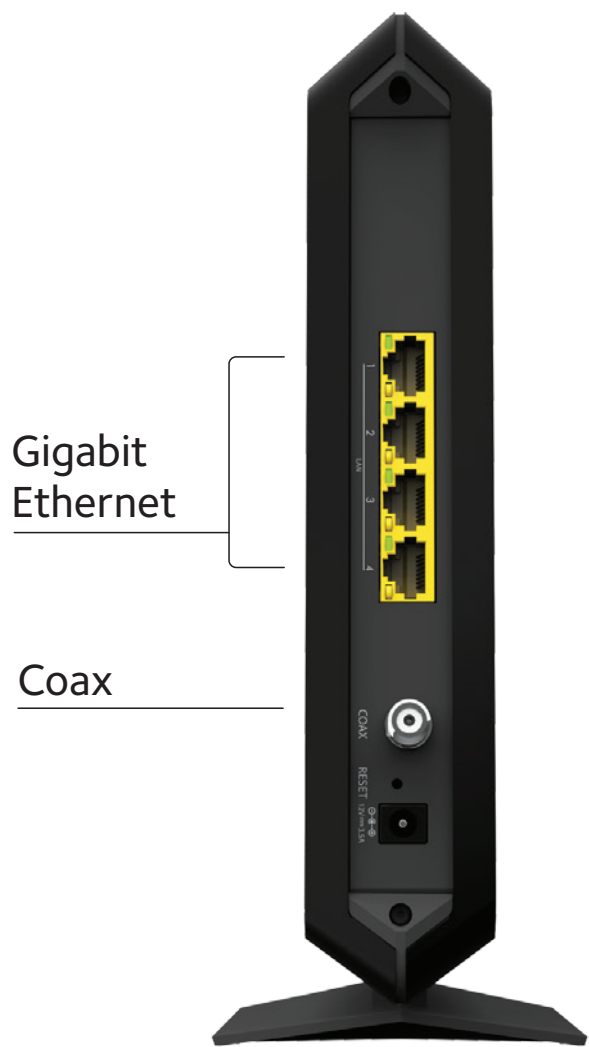

Connection Diagram