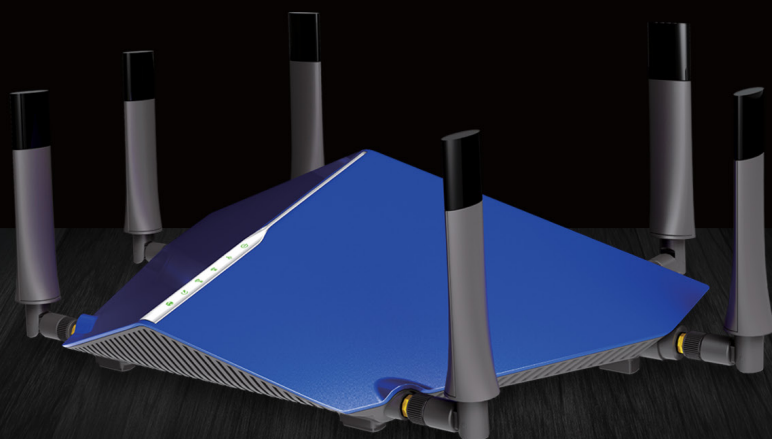

Introducing the World's First

TAIPAN

AC 3200

Ultra Wi-Fi Modem Router

DSL-4320L

TAIPAN AC3200 Ultra Wi-Fi Modem Router

For the ULTIMATE Wireless Experience

The TAIPAN AC3200 Ultra Wi-Fi Modem Router (DSL-4320L) is the world's first AC3200 Modem Router, utilising Tri-Band Technology with SmartConnect to distribute traffic over three dedicated Wi-Fi radios, delivering the necessary ultra-performance to power even the most demanding connected homes. It combines a VDSL2/ADSL2+ modem and high-end Wi-Fi router together to create an all-in-one Modem Router solution. Extreme Streaming ready, the TAIPAN is the best Modem Router for multiple users to enjoy 4K HD video, lag-free gaming and high quality audio - all the same time. Advanced AC SmartBeam improves coverage by directing bandwidth to your devices as you move around your home, while Advanced Quality of Service (QoS) efficiently distributes the bandwidth.