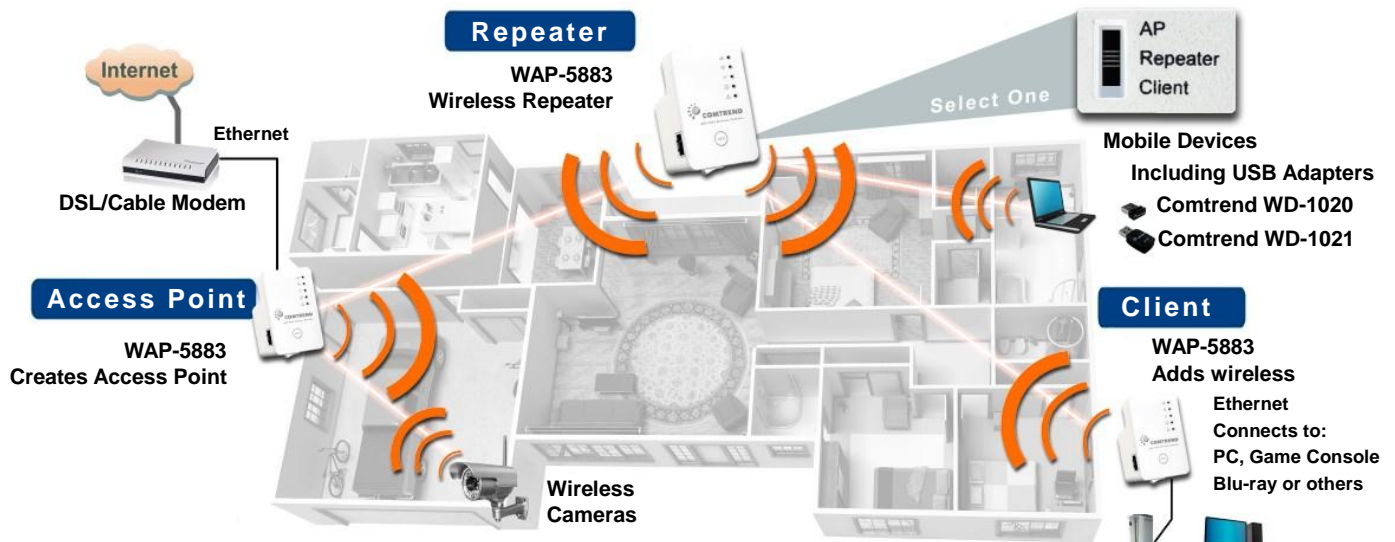

Small in size, the WAP-5883 is easy to install. By plugging directly into the wall, there is no long cord or external power supply. No guess work is needed for placement, as the LED signal indicator shows the wireless performance at its location. For set-up and security, the WAP-5883 includes a WPS button, allowing instant security when paired with another device. Configuration is quickly accomplished through a simple web-based user interface.

Repeater mode extends the wireless network for 802.11 (b/g/n) devices.

Taiwan:
3F-1, No. 10, Lane 609, Chung Hsin Road Section 5, San Chung Dist., New Taipei City, Taiwan 24159
Tel: 886-2-2999-8261 Fax: 886-2-2999-8497