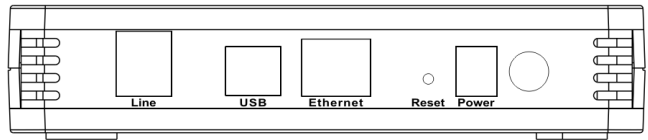

AR-5063u

1 Ethernet Port | USB 1.1

SPECIFICATIONS

ADSL Standard

- ITU G.992.1 (G.dmt)
- ITU G.992.2 (G.lite)
- ANSI T1.413 Issue 2
- ITU G.992.3 (ADSL2)
- ITU G.992.5 (ADSL2+)

Encapsulation

- RFC 1483 bridge
- RFC 1483 Router
- Classical IP over ATM (RFC 1577)
- PPP over ATM (RFC 2364)
- PPP over Ethernet (RFC 2516)

Environment

- Operating temperature: -5°C ~ +50°C
- Sun exposition: 700w/m²
- Relative Humidity: 5%~90% no freezing

System Requirements

- Recommended system requirements are:
  Pentium 300MHz or above
  Memory: 128MB or above
  10M Base-T Ethernet or above
  Win9X, Win2000, WinXP, WinMe, WinNT
  Ethernet Network Card

Interface

- Power Jack
- Power Button
- Reset Button
- One RJ11 jack
- One RJ45 jack
- One USB port

Power

- Output: DC 10V
- Consumption: < 5W

Size

- PCB: 114*94mm
- Case: 143*107*31.5mm

COMTREND CORPORATION

Taiwan:

3F-1, No.10, Lane 609, Chung Hsin Road Section 5, San Chung,
Taipei, Taiwan 24159
Tel: 886-2-2999-8261
Fax: 886-2-2999-8497

China:

NO.88 East QianJin Road,Kunshan City,JiangSu,China
Tel: 86-512-57383156, 86-512-57383157, 86-512-57384515
Fax: 86-512-57383155

Spain:

Edif. América II C/Prócion,7 portal 3 bajo H 28023 Madrid, Spain
Tel: 34-917990403
Fax: 34-913510999

UK:

566 Chiswick High Road Building 3, Chiswick Park Chiswick - London,
W4 5YA UK
Tel: 44-0-8453701031
Fax: 44-0-8453701032

France:

8, Rue Edouard Naud
92130 Issy-Les-Moulineaux- France
Tel: 33-1-78463600
Fax: 33-1-78463601

Czech Republic:

TOKOVO Jankovcova 1518/2, 170 00, Prague 7, Czech Republic
Tel: 420-266-782040
Fax: 420-266-782990

USA & Canada:

16 Goodyear, Suite 120, Irvine, CA 92618
Tel: 1-949-7539640
Fax: 1-949-7539020

Brazil:

Al. Campinas, 977 - 7º. Floor - Room 71 / 72 - Jardins
Zip Code: 01404-001 - São Paulo - SP - Brazil
Tel: 00 55 11 3052-2295
Fax: 00 55 11 3052-2295

Mexico:

Mariano Escobedo 396 Office 503 Colonia Anzures, Deleg. Miguel
Hidalgo 11590 Distrito Federal México
Tel: +52 (55) 4623-1516