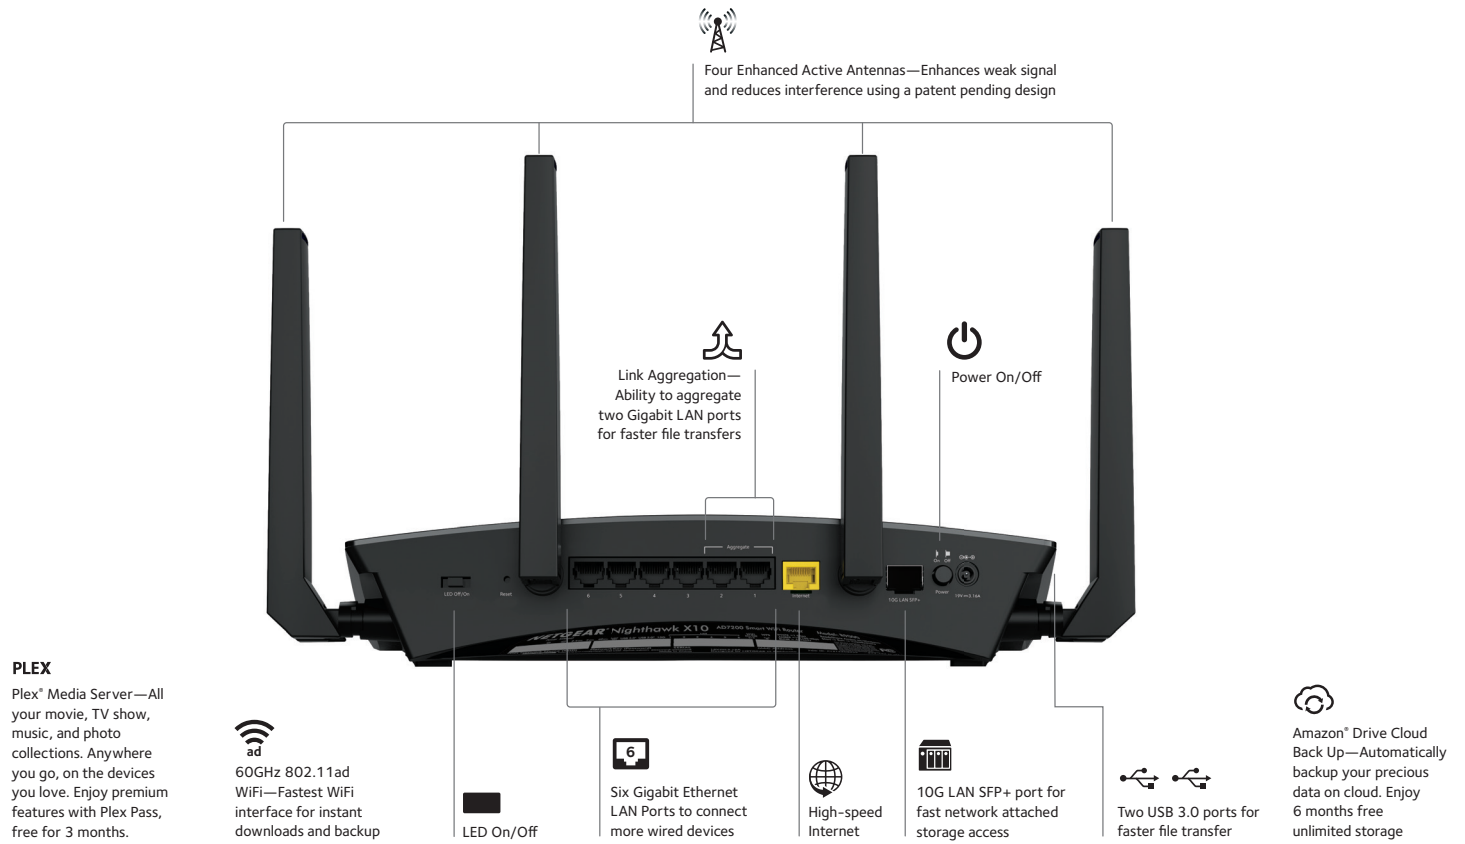

- WiFi Signal Focus—Focuses signals from the wireless router to WiFi devices like smartphones, tablets & laptops
- Automatic Signal Management—Checks with your device to keep WiFi signal at its optimal strength
- Device Connections—Designed for home environments to support multiple WiFi device connections for highest quality
- WiFi Coverage—Reduces dead spots, & boosts signal strength
- Implicit & Explicit Beamforming boosts speed, reliability & range for both 2.4 & 5GHz WiFi—an industry first

ReadyCLOUD® USB Access—Access Your Files Wherever, Whenever

Access and share your files via secure, personal cloud storage with NETGEAR ReadyCLOUD® USB Access. Once you've connected your USB drive to your NETGEAR Nighthawk® X10 and uploaded all your favorite files, you can enjoy the convenience and accessibility anytime & anywhere you have an Internet connection. No fees, storage limitations, or privacy concerns of cloud storage services. Using the ReadyCLOUD mobile app or web portal, you'll now have anytime, anywhere access to your USB drive at home... it's that easy!

- Setup your and access ReadyCLOUD via the web portal <http://readycloud.netgear.com/>
- Download mobile app for Android <https://play.google.com/store/apps/details?id=com.netgear.readycloud&hl=en>
- Download mobile app for iOS <https://itunes.apple.com/us/app/readycloud/id700730254?mt=8>

With ReadyCloud, remotely access your files stored at home through the browser or smartphone app.

Connection Diagram

PACKAGE CONTENTS

- Nighthawk® X10—AD7000 Smart WiFi Router (R8900)
- Ethernet cable
- Quick start guide
- Power adapter