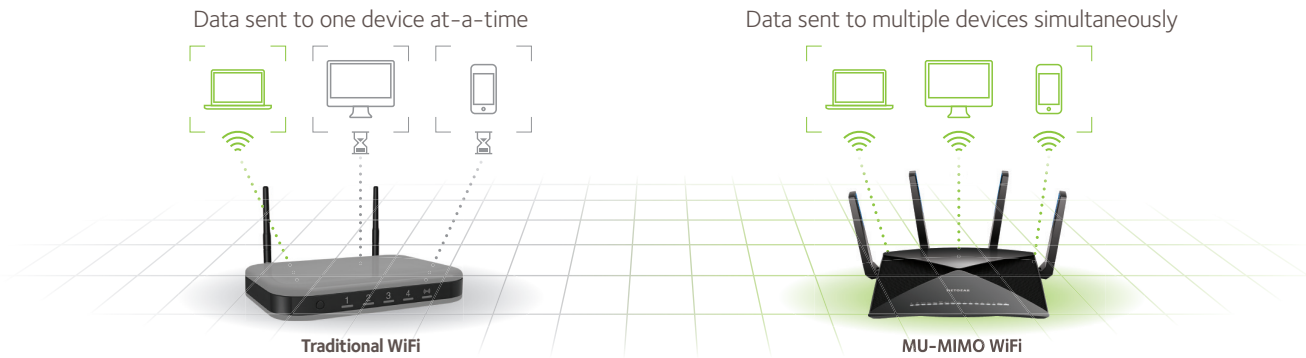

*Comparison against a typical 11ac router with max speeds of 1.3Gbps

Industry's First Home Router with Plex Media Server

Plex. All your movie, TV show, music, video, and photo collections at your fingertips. Anywhere, anytime. Serve all your media with Plex Media Server on your Nighthawk® X10, without need for a computer.

Powerful Quad Core 1.7GHz Processor

Wired or wireless, the 1.7GHz Quad Core processor boosts your network performance up to 7.0Gbps†.

Multi-User MIMO (MU-MIMO*)

Using Multi-User MIMO technology, NETGEAR routers can stream data to multiple devices simultaneously. With MU-MIMO, your WiFi network can deliver faster throughput to every MU-MIMO connected device. That means faster downloads and smoother streaming for your devices.

Enjoy simultaneous streaming with MU-MIMO

*MU-MIMO capability requires both router and client device to support MU-MIMO.

Got a new router, Get UP and running quickly

NETGEAR Up app offers a quicker* way to install your router using your mobile device—just download the app, connect to the router, and install away. With Up app, most helpful information about your router such as your WiFi password is also always at your fingertips—no more looking for sticky notes!

*You can still install the router by accessing routerlogin.net on any web browser

Enhanced Active Antennas

Each new generation of routers grows more powerful than the last, delivering stronger WiFi signals with greater range. At the same time, the WiFi signals on mobile devices are not getting more powerful. This difference in WiFi performance – a strong WiFi signal from the router and weaker ones from mobile devices – reduces overall WiFi range and speed.