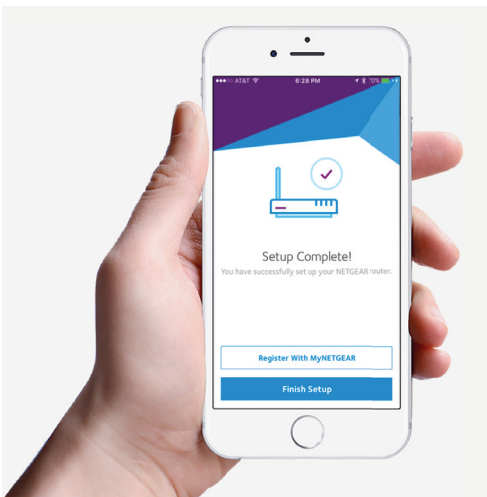

Enjoy simultaneous streaming with MU-MIMO

*MU-MIMO capability requires both router and client device to support MU-MIMO.

Got a new router, Get UP and running quickly

NETGEAR Up app offers a quicker* way to install your router using your mobile device—just download the app, connect to the router, and install away. With Up app, most helpful information about your router such as your WiFi password is also always at your fingertips—no more looking for sticky notes!