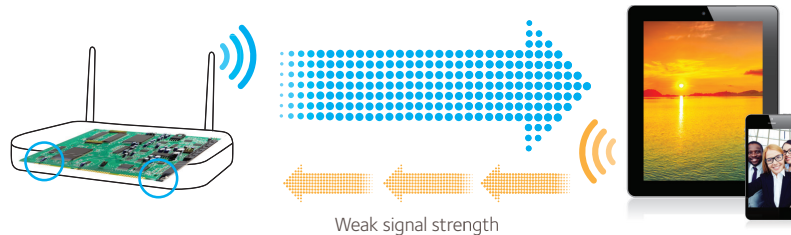

Traditional WiFi router has harder time receiving weaker mobile device signals.