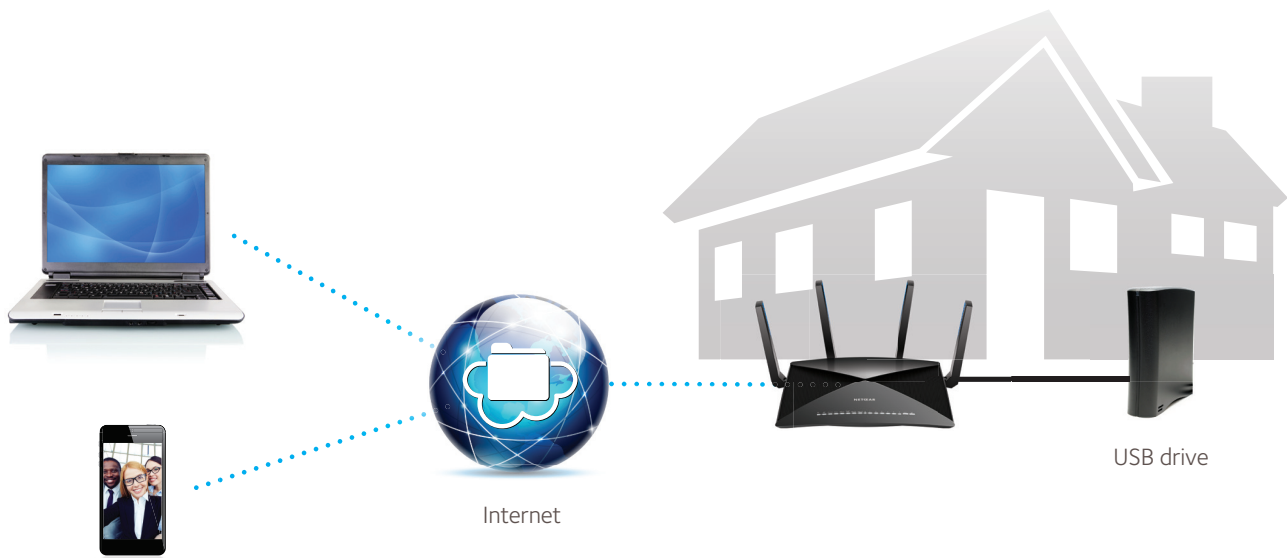

ReadyCLOUD® USB Access—Access Your Files Wherever, Whenever

Access and share your files via secure, personal cloud storage with NETGEAR ReadyCLOUD® USB Access. Once you've connected your USB drive to your NETGEAR Nighthawk® X10 and uploaded all your favorite files, you can enjoy the convenience and accessibility anytime & anywhere you have an Internet connection. No fees, storage limitations, or privacy concerns of cloud storage services. Using the ReadyCLOUD mobile app or web portal, you'll now have anytime, anywhere access to your USB drive at home... it's that easy!

- Setup your and access ReadyCLOUD via the web portal <http://readycloud.netgear.com/>
- Download mobile app for Android <https://play.google.com/store/apps/details?id=com.netgear.readycloud&hl=en>
- Download mobile app for iOS <https://itunes.apple.com/us/app/readycloud/id700730254?mt=8>

With ReadyCloud, remotely access your files stored at home through the browser or smartphone app.