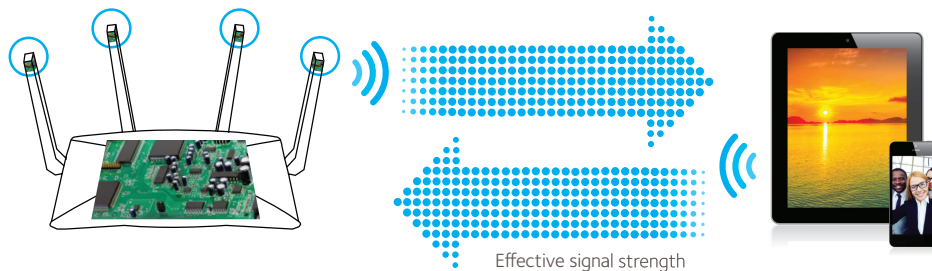

Nighthawk X10 Active Antennas compensate for weaker mobile device signals and effectively improve signal strength.