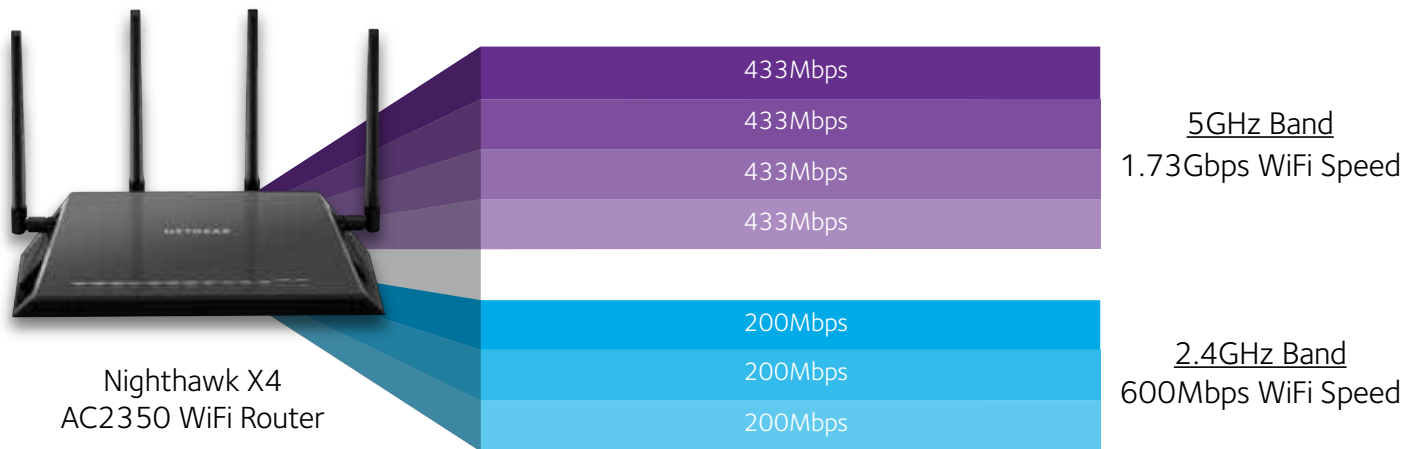

Quad-Stream X4 Architecture

The next wave of WiFi is here. Introducing the Nighthawk X4 AC2350 WiFi Router with Quad-Stream X4 Architecture, delivering the single fastest WiFi connection, up to 1.73Gbps, and a combined speed of 2.33Gbps.

WiFi's Top Speed Just Got Faster!

4 WiFi streams (4x4) combine for up to 1.73Gbps 802.11ac speed