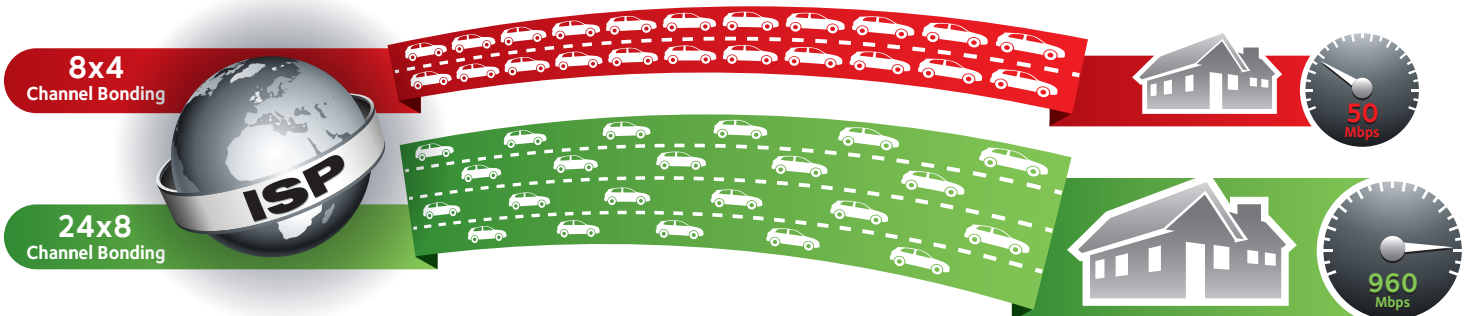

PARENTAL CONTROLS—Web site filtering for all your connected devices

GUEST NETWORK ACCESS—Separate & secure access for guests

SECURE WiFi CONNECTIONS—High level wireless security with WPA/WPA2

FASTER INTERNET DURING PEAK HOURS

The Benefits of 24x8 Channel Bonding

Like lanes on a highway, cable Internet providers use data channels to deliver the Internet to your home. The more channels your cable modem router has, the more you avoid peak congestion, maintain fast download speeds and get the most reliable Internet connection. The Nighthawk WiFi Cable Modem Router supports industry-leading 24 downstream channels and the fastest cable Internet speed tiers.