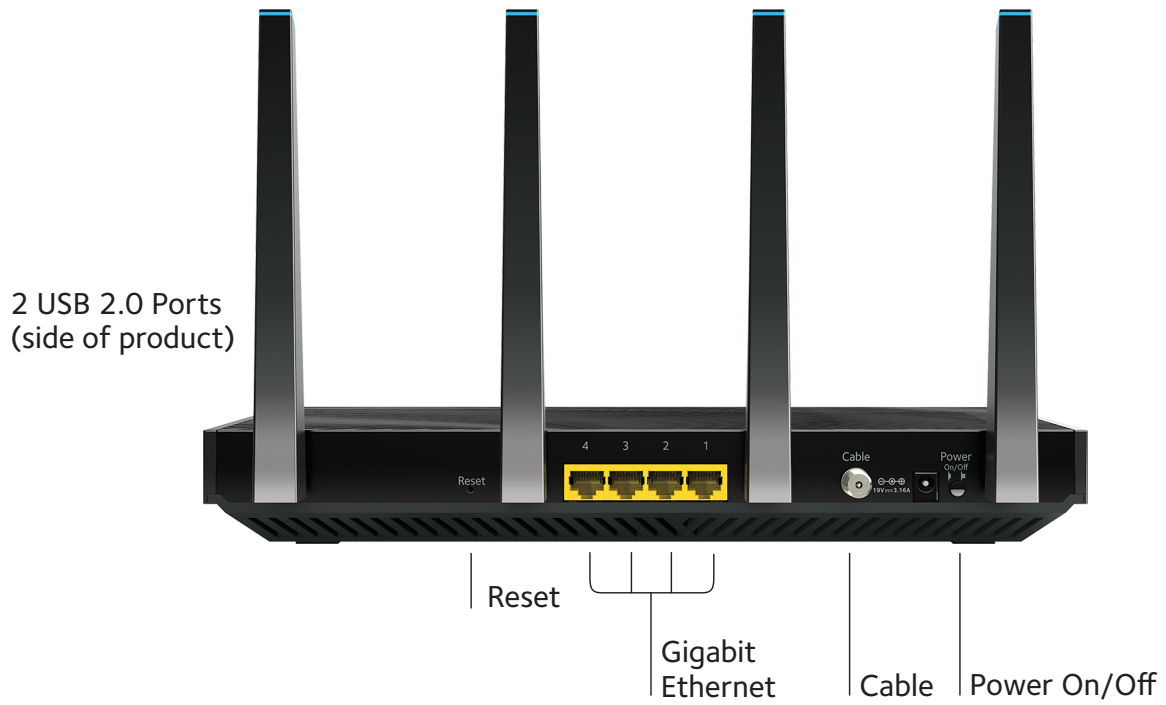

Connection Diagram