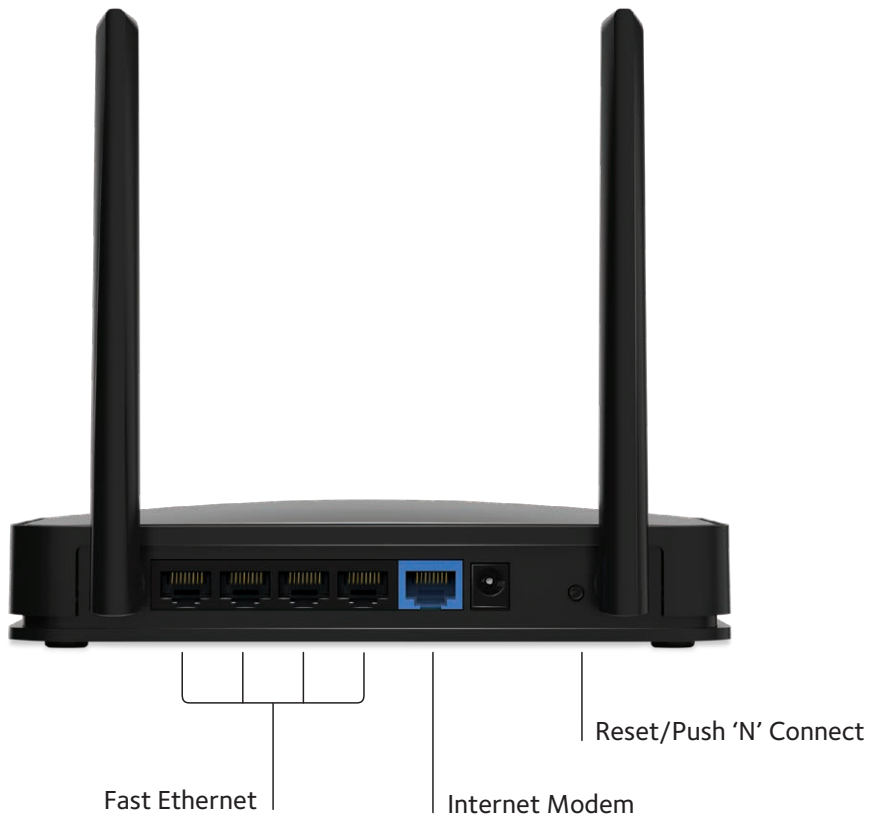

NETGEAR GENIE® APP—Personal dashboard to monitor, control & repair your home network

Security

Guest networks create a completely separate WiFi network for your guests' devices so they do not have access to your home network or to the shared USB hard drive with all your personal data. Secure WiFi connections offer high level WPA/WPA2 security.

Safeguard your network

GUEST NETWORK ACCESS—Separate & secure access for guests

SECURE WiFi CONNECTIONS—High level wireless security with WPA/WPA2

Connection Diagram

PACKAGE CONTENTS

- AC750 Dual Band WiFi Router (R6020)
- Ethernet cable
- Power adapter
- Quick start guide