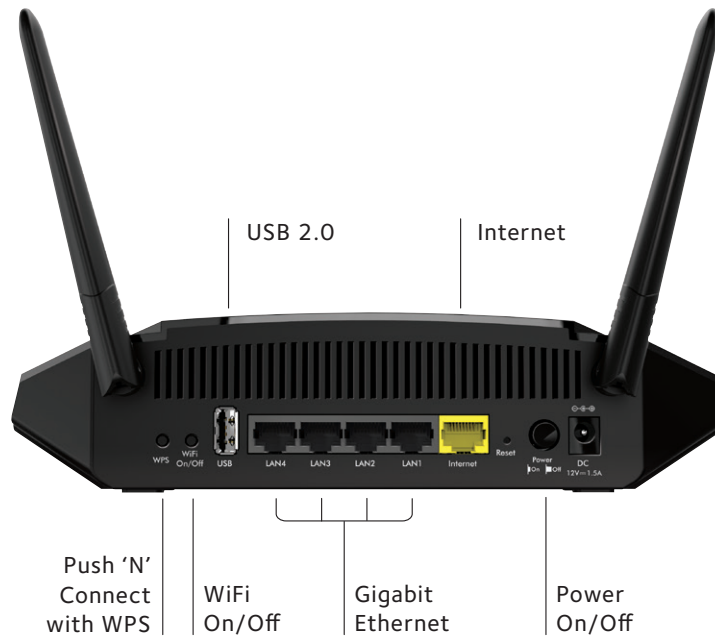

MULTIPLE HD STREAMING—Optimized for a smooth, lag-free multiple HD streaming experience

Connection Diagram

PACKAGE CONTENTS

- AC1200 Smart WiFi Router (R6230)
- Ethernet cable
- Quick start guide
- Power adapter, localized to country of sale