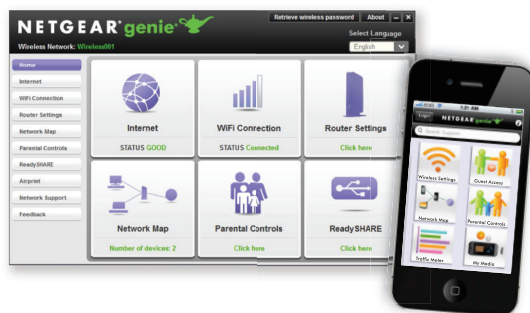

### Performance & Use

N300

RANGE

- N300 WiFi speed—Faster downloads & Internet gaming
- ReadySHARE® USB—Wirelessly access & share USB storage
- Parental Controls keep your Internet experience safe
- NETGEAR® genie® App—Home networking simplified

### NETGEAR genie® Home Networking Simplified

- Home network manager
- Makes any printer AirPrint® compatible to print from an iPad® or iPhone®
- MyMedia™—Find & play media files in your network
- EZ Mobile connect—Scan QR code to connect to your home network
- For PC, Mac®, iPhone®, iPad®, & Android™ devices