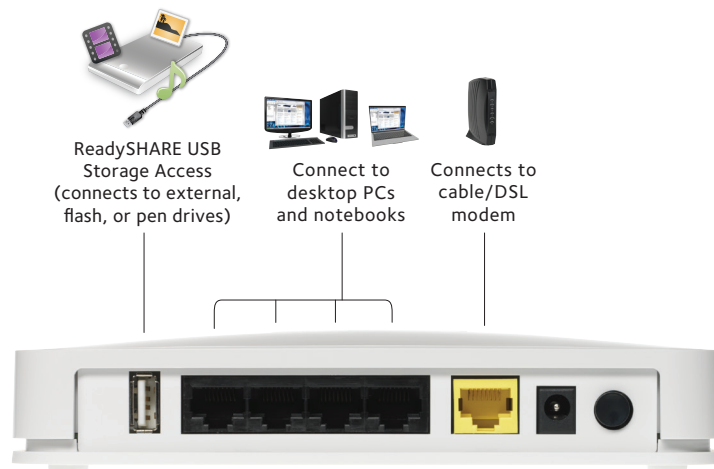

Connection Diagram