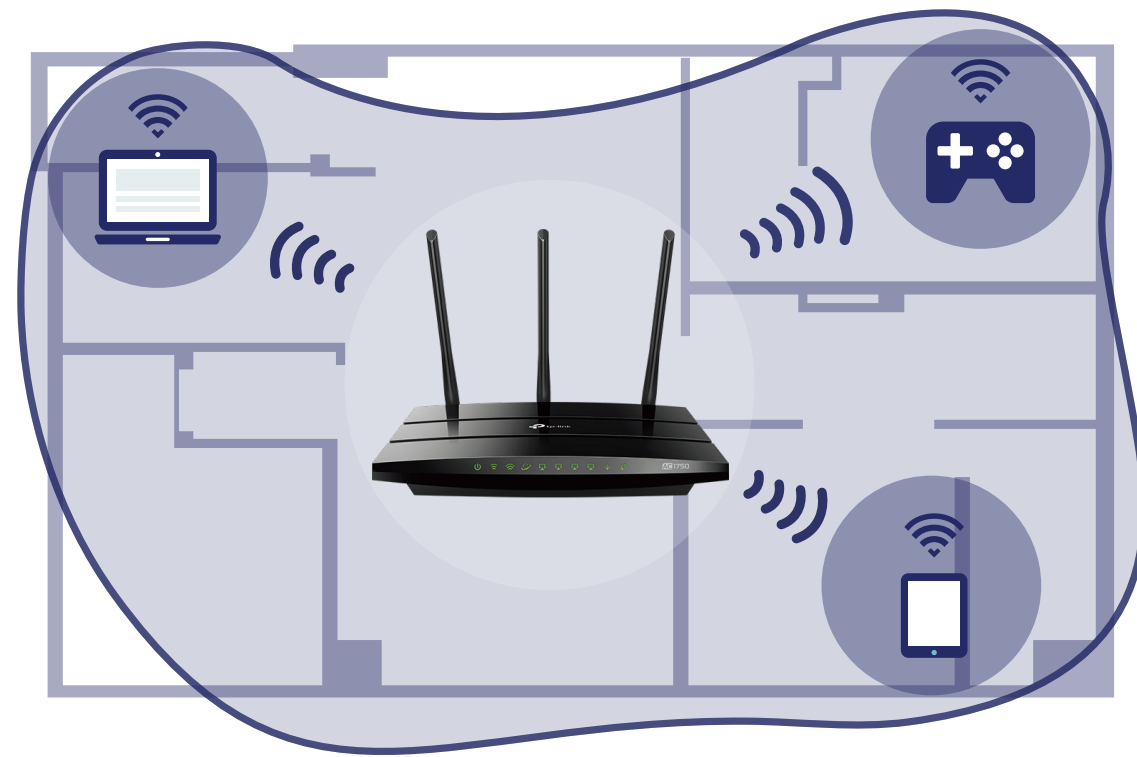

## Powerful Connections

The Archer A7's USB 2.0 port makes it easy to connect external drives to the router, letting you quickly share files, photos, video, and music wirelessly. Achieve peak performance with your wired devices through Gigabit Ethernet ports that can operate 10× faster than standard Ethernet.

## Better Coverage

Three external omni directional antennas create strong, clear and dependable Wi-Fi throughout your home.