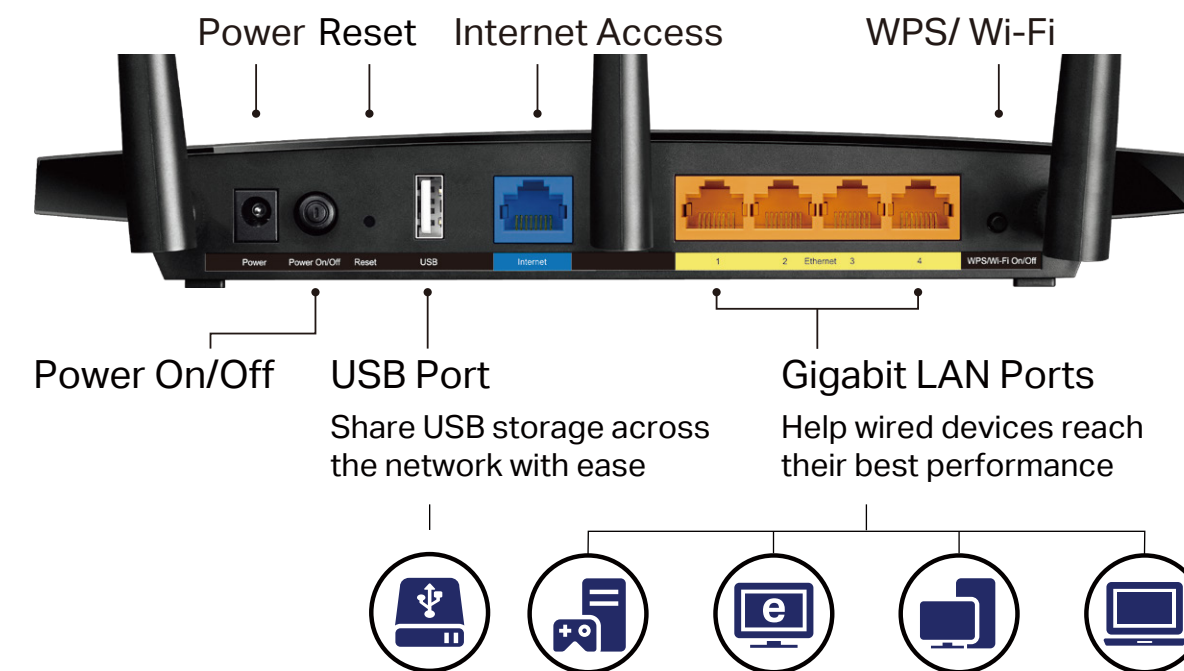

## Faster, More Reliable Wi-Fi

The Archer A7 covers your home with fast dual band Wi-Fi. The strong 2.4GHz (450Mbps) Wi-Fi band is perfect for sending emails, browsing the web and listening to music. The 5GHz band reaches 1300Mbps so you can game and stream in HD at the same time without interruption.

## Powerful Connections

The Archer A7's USB 2.0 port makes it easy to connect external drives to the router, letting you quickly share files, photos, video, and music wirelessly. Achieve peak performance with your wired devices through Gigabit Ethernet ports that can operate 10× faster than standard Ethernet.