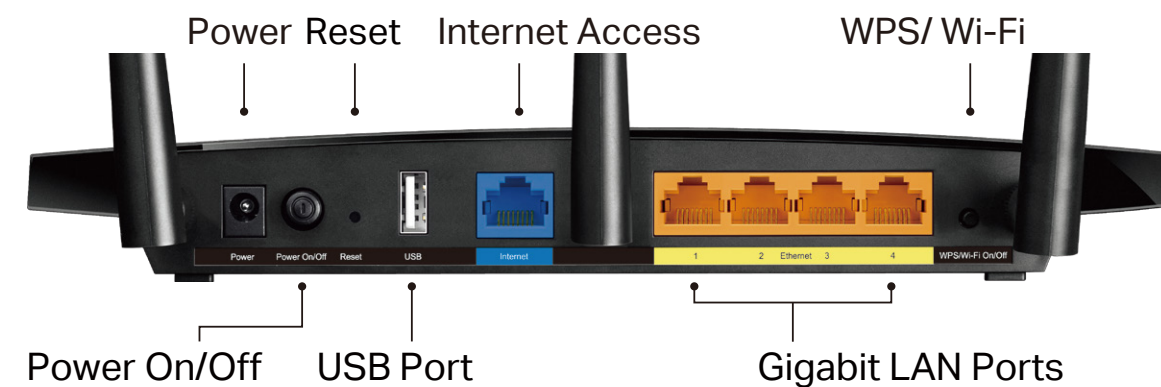

Specifications

Hardware

- Ethernet Ports: 4 10/100/1000Mbps LAN Ports, 1 10/100/1000Mbps WAN Port
- USB Ports: 1 USB 2.0 Port
- Buttons: Power On/Off Button, Reset Button, WPS/Wi-Fi On/Off Button
- Antennas: 3 Fixed Antennas
- External Power Supply: 12VDC/1.5A
- Dimensions (W x D x H): 9.6x6.4x1.3 in. (243 X 160.6 X 32.5mm)

Wireless

- Wireless Standards: IEEE 802.11ac/n/a 5GHz, IEEE 802.11b/g/n 2.4GHz
- Frequency: 2.4GHz and 5GHz
- Signal Rate: 1300Mbps at 5GHz, 450Mbps at 2.4GHz
- CE EIRP: <20dBm(2.4GHz), <23dBm(5GHz)
- FCC Transmit Power: <30dBm(2.4GHz & 5GHz)
- Reception Sensitivity:
  - 5GHz:
    - 11a 6Mbps: -93dBm, 11a 54Mbps: -76dBm
    - 11ac HT20 mcs8: -68dBm, 11ac HT40 mcs9: -64dBm
    - 11ac HT80 mcs9: -61dBm
  - 2.4GHz:
    - 11g 54Mbps: -77dBm
    - 11n HT20 mcs7: -74dBm, 11n HT40 mcs7: -72dBm
- Wireless Function: Enable/Disable Wireless Radio, WDS Bridge, WMM, Wireless Statistics
- Wireless Security: Enable/Disable SSID Broadcast, 64/128-bit WEP, WPA/WPA2, WPA-PSK/WPA-PSK2 encryptions, QSS, Wireless MAC Filter