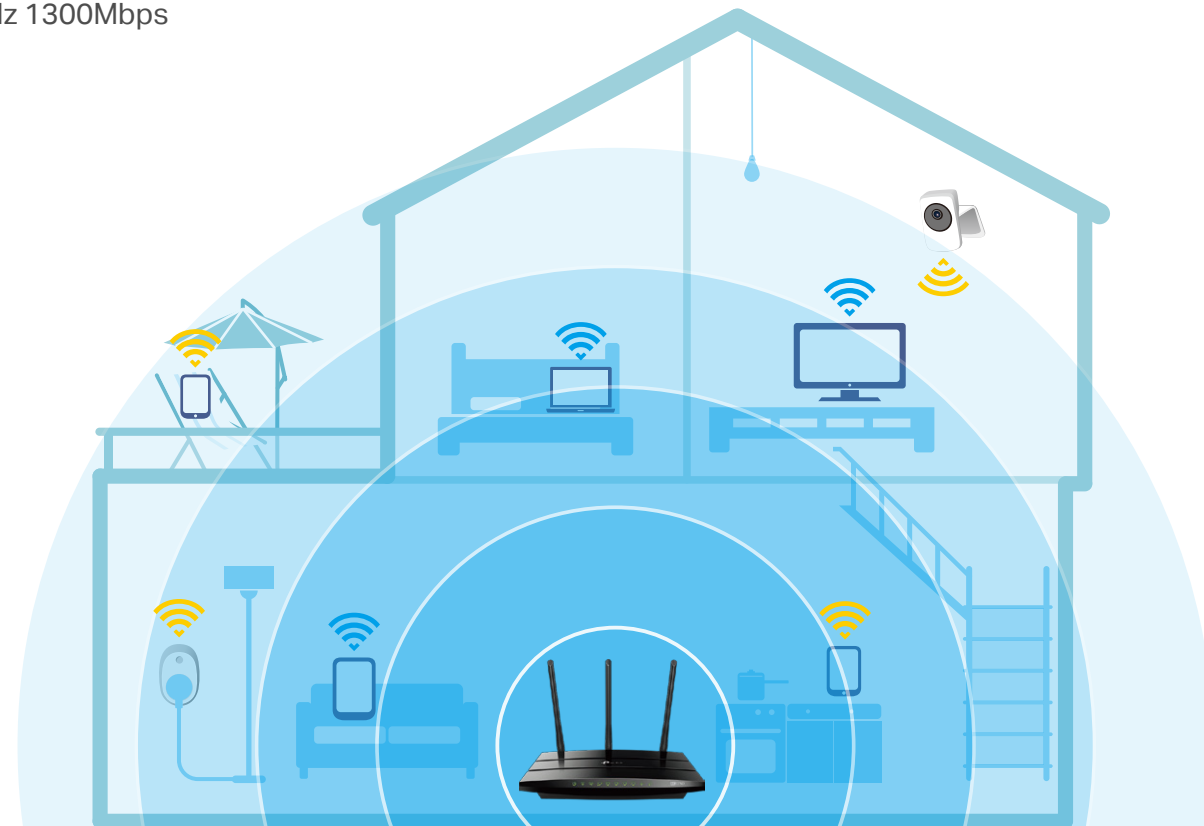

Highlights

Faster, More Reliable Wi-Fi

The Archer A7 covers your home with fast dual band Wi-Fi. The strong 2.4GHz (450Mbps) Wi-Fi band is perfect for sending emails, browsing the web and listening to music. The 5GHz band reaches 1300Mbps so you can game and stream in HD at the same time without interruption.

- 2.4GHz 450Mbps
- 5GHz 1300Mbps