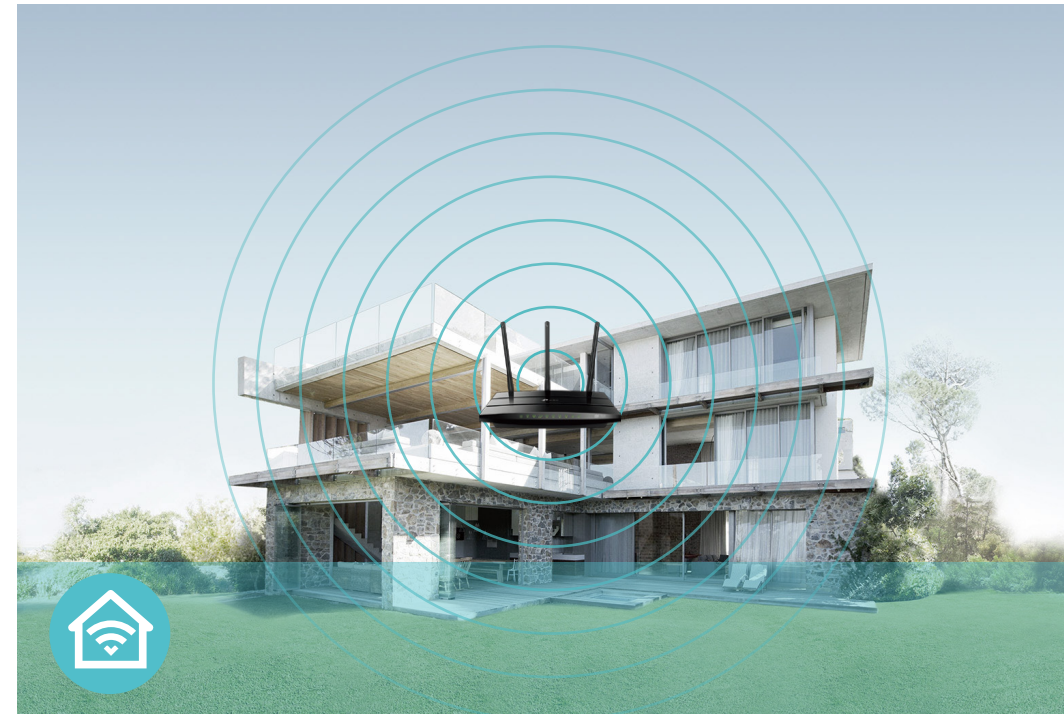

Wi-Fi Range

- **Ultimate Range Wi-Fi** – 3 dual band high-performance antennas with a high-powered amplifier ensure the widespread Wi-Fi coverage and a stable connection