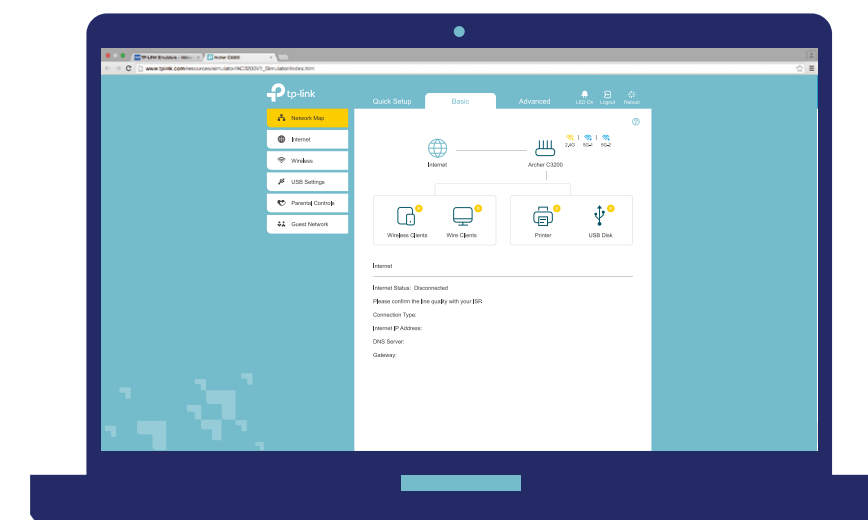

## Easy Setup and Use

Installation is simple, thanks to an intuitive web interface and the powerful TP-Link app, Tether.

Intuitive Web Interface

TP-Link  
Tether