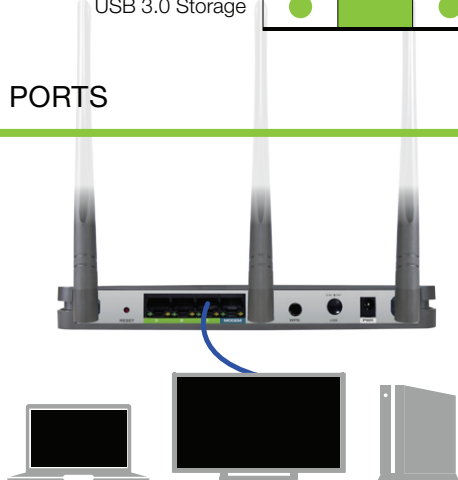

PRODUCT COMPARISON

	ARTEMIS High Power AC1300 Wi-Fi Router RTA1300M	AC1900 Wi-Fi Router B1900RT	HELIOS High Power AC2200 Tri-Band Wi-Fi Router RTA2200T	ATHENA-R2 High Power AC2600 Wi-Fi Router with MU-MIMO RTA2600-R2

SPEED

AC1300 Dual Band N+AC Speeds	●	●		
AC1900 Dual Band N+AC Speeds		●		
AC2200 Dual Band N+AC Speeds			●	
AC2600 Dual Band N+AC Speeds				●

COVERAGE

Number of Amplifiers	8	14	12	16
Extreme Range	●	●		
Ultimate Range			●	●

ANTENNAS

High Gain	2	4	4	4
Dual Band	●	●	●	●

KEY FEATURES

Tri-Band Technology		●	●	
Gigabit Wired Ports	5	3	5	5
USB 2.0 Storage				●
USB 3.0 Storage	●		●	●

WIRED PORTS

3 Wired Ports
Directly connect Smart TVs, PCs, or other network devices.

MORE DETAILS

Easy Setup

1. Plug the Router into your modem
2. Run the Setup Wizard
3. Enjoy your new Wi-Fi network

Technical Specifications

- Frequency Band: 2.4/5GHz 802.11a/b/g/n/ac
- Wireless Speed: AC1900
- Security: WEP, WPA, WPA2, WPA Mixed, WPS
- User Access Controls
- Adjustable Wireless Coverage
- Antennas: 4 x Dual Band Antennas (1 Internal, 3 External)
- Ports: 4 x RJ-45 10/100/1000 (1 x WAN, 3 x LAN)

Package Contents

- AC1900 Wi-Fi Router
- Power Adapter (100-240v)
- RJ-45 Ethernet Cable
- Setup Guide

System Requirements

- Broadband Internet modem with Ethernet port
- Computer, tablet or smartphone with a web browser

Designed by Amped Wireless in the USA

Amped Wireless
13089 Peyton Dr. #C307
Chino Hills, CA 91709

www.ampedwireless.com

1(888) 573-8830