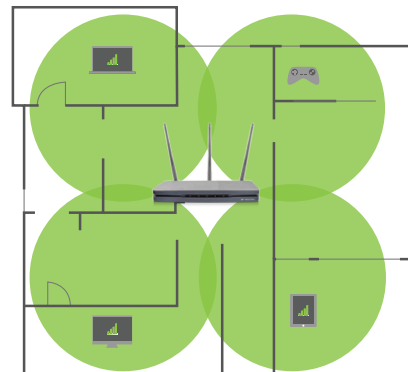

4 ANTENNA-RX TECHNOLOGY

With a unique combination of transmitters, receivers and antennas - the router blankets your home with reliable connections.