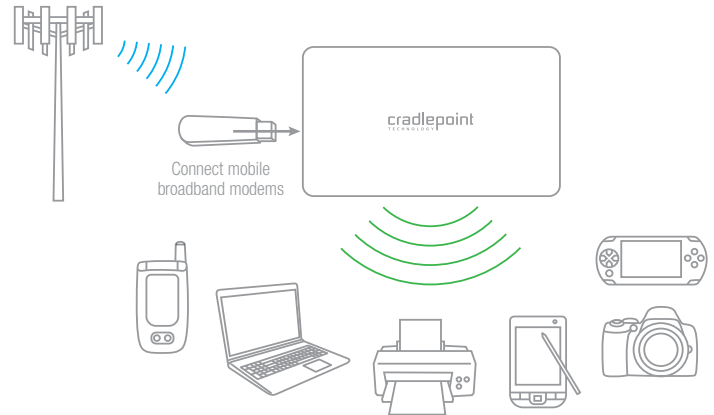

PHS300

3G/4G Personal WiFi Hotspot

Create WiFi from Broadband USB Modem or Tethered Phone

EASY TO USE

The CradlePoint PHS300 Personal WiFi Hotspot is a true plug-in-play solution that creates a powerful WiFi network almost anywhere*. Simply connect up to 16 WiFi enabled devices by plugging in your USB mobile broadband data modem and turning on the PHS300. It's that easy to create you own hotspot wherever you are - no more searching or paying for WiFi when you're out and about.

COMPACT AND PORTABLE

Our most portable wireless router, the CradlePoint PHS300 comes standard with a fully rechargeable Li-Ion battery providing hours of access even when no power outlets are in sight. The PHS300 provides full WiFi functionality when recharging. At just under 3" x 5", the PHS300 is a perfection solution for those on the go. Take the PHS300 everywhere you need secure, reliable WiFi access.