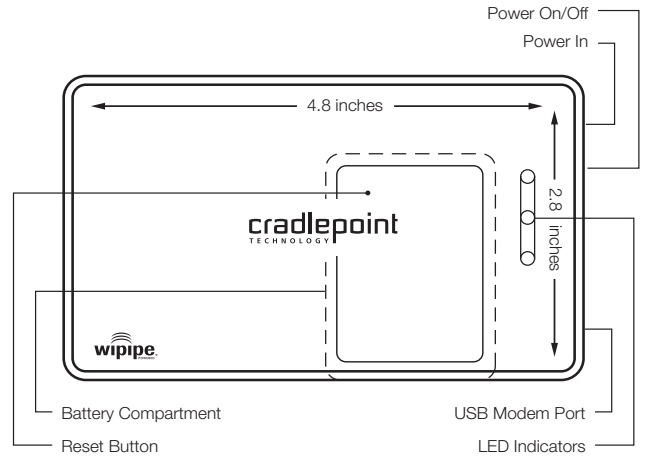

Connects with any WiFi-enabled device:

PHS300

3G/4G Personal WiFi Hotspot

SPECIFICATIONS

MODEL NAME:	PHS300 Personal WiFi Hotspot
WiFi Standards:	IEEE 802.11 b/g
NETWORK CONNECTIONS AND PORTS:	One (1) USB Modem
BUTTONS/SWITCHES:	Power On/Off Switch, Reset (in battery compartment)
LED INDICATORS:	Power, WLAN (Mobile Broadband), Network Connection
POWER:	Rechargeable Li-Ion Battery, 5V DC, 2.5-3.0A; 100-240V AC
DIMENSIONS:	4.8-in x 2.9-in x 0.75-in (122mm x 73mm x 18.5mm)
WEIGHT:	3.5 oz. (128g)
TEMPERATURE:	0°C to 50°C (32°F to 120°F) Operating -20°C to 70°C (-4°F to 158°F) Storage
RELATIVE HUMIDITY:	10% - 85% Operating / 5% - 90% Storage
CERTIFICATIONS:	FCC, CE, IC, WiFi Alliance