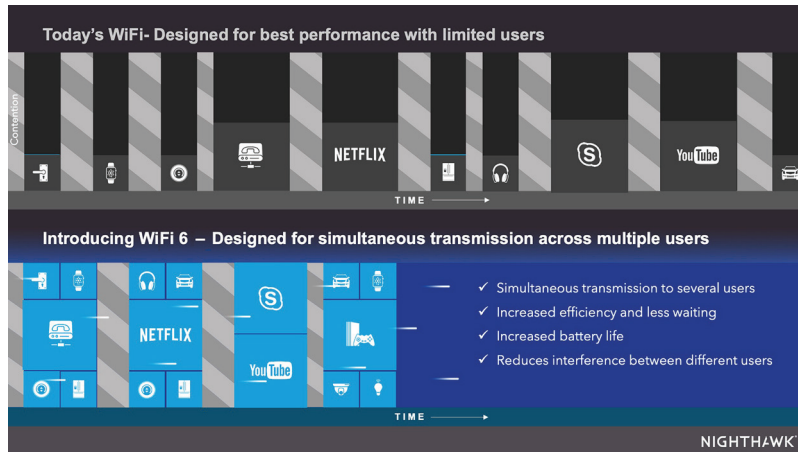

## 4x4 Multi-user MIMO with Two 5GHz Bands

Using multi-user MIMO<sup>+</sup> technology, routers can stream data to multiple devices simultaneously. That means faster downloads and smoother streaming for your devices with 4 streams with each 5G band.

## Enjoy simultaneous streaming with MU-MIMO

Data sent to one device at a time

Traditional WiFi

Data sent to multiple devices simultaneously

MU-MIMO WiFi

### Orthogonal Frequency Division Multiple Access (OFDMA)

Using the OFDMA<sup>s</sup> feature of WiFi 6, the WiFi traffic is managed much more efficiently since data is transmitted from different devices concurrently, rather than having each device's data wait for its turn. This results in an efficient use of air-time, reduced latency, and increased bandwidth to add more devices to your network.