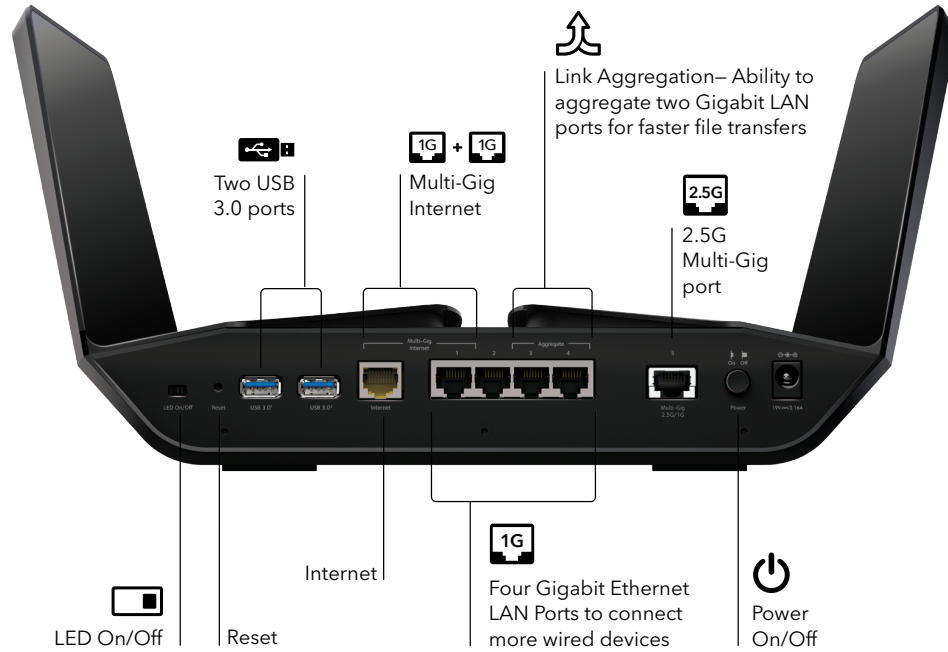

Connection Diagram