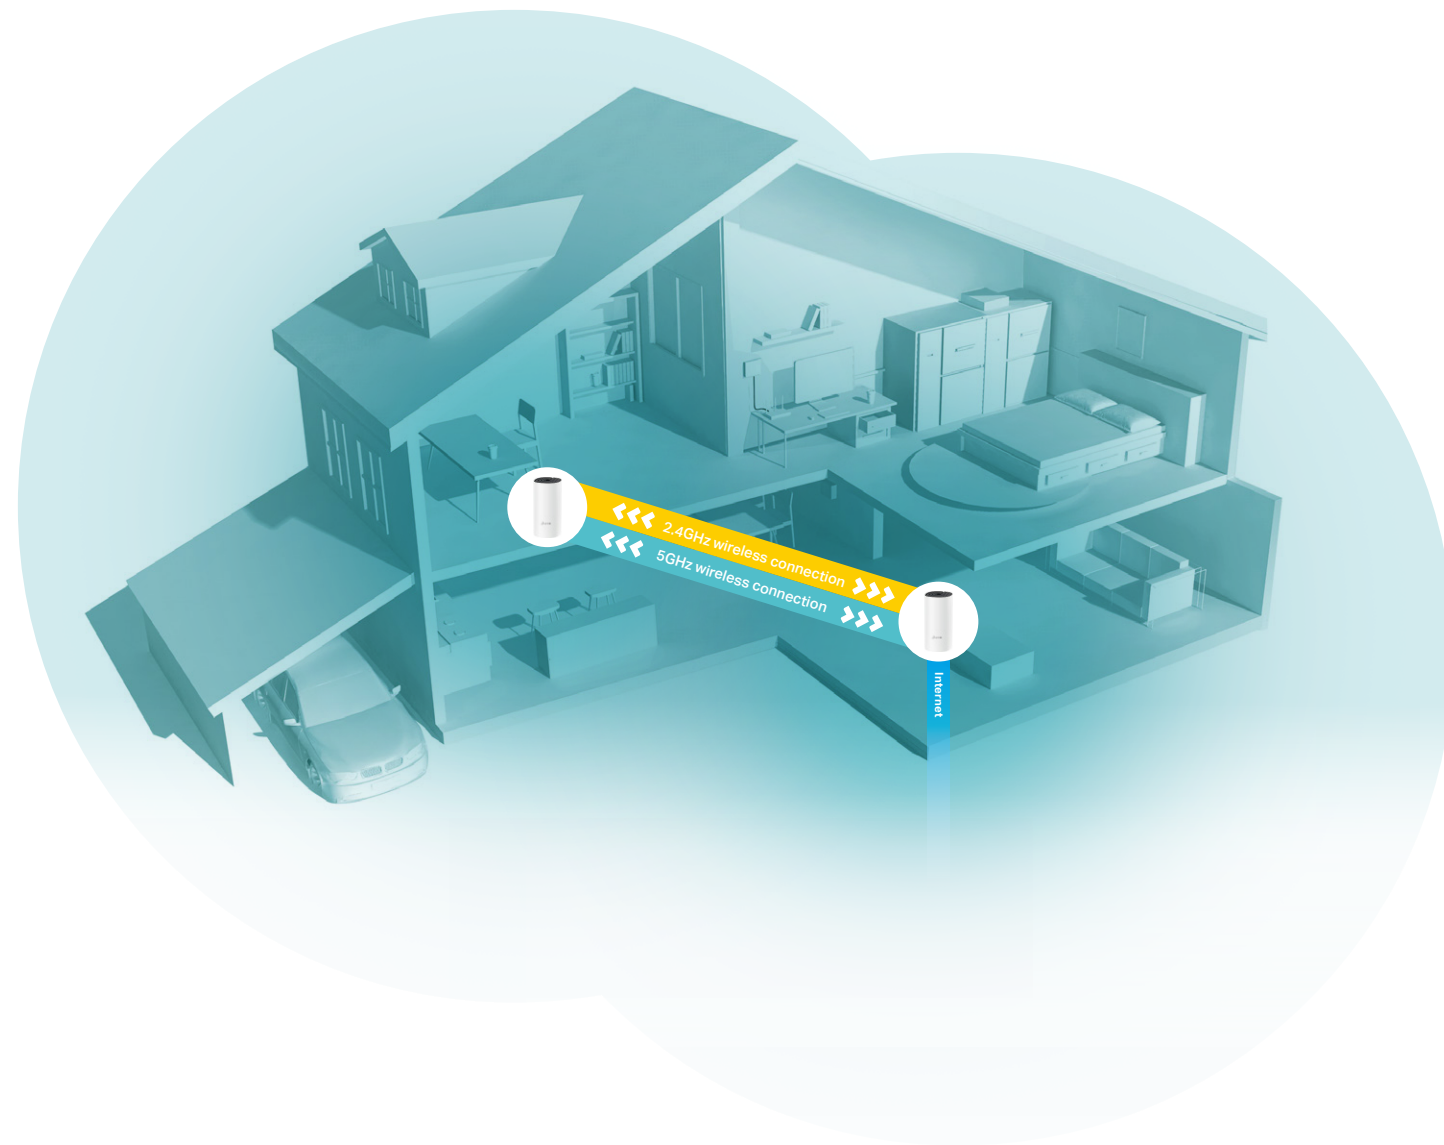

deco[™] | Whole Home Mesh Wi-Fi System
Seamless Roaming | Parental Controls | Easy Setup

AC1200 Whole Home Mesh Wi-Fi System

Deco W2400

Highlights

Fast. Stable. Everywhere.

Deco is the simplest way to guarantee a strong Wi-Fi signal in every corner of your home. Enjoy fast, stable connections for an army of devices in a whole-home coverage. Setup is made easier with the Deco app there to walk you through every step.

Wi-Fi Dead-Zone Killer

Eliminate weak signal areas with whole home Wi-Fi. No more searching around for a stable connection.

No More Buffering

3x faster AC1200 dual band Wi-Fi ensures a smooth gaming and 4K streaming experience with 11ac Wave 2 MU-MIMO technology and provides lag-free connections for up to 100 devices.

TP-Link Mesh Technology

Deco units work together to form one unified Wi-Fi network with a single SSID. Walk through your home and stay connected with the fastest possible speeds thanks to Deco's seamless coverage and Plug-and-Play Mesh Technology.

Parental Controls

Limit online time and block inappropriate content according to unique profiles created for each family member.

Features

Assisted Setup

Easily set up Decos and find the ideal spot to place each unit