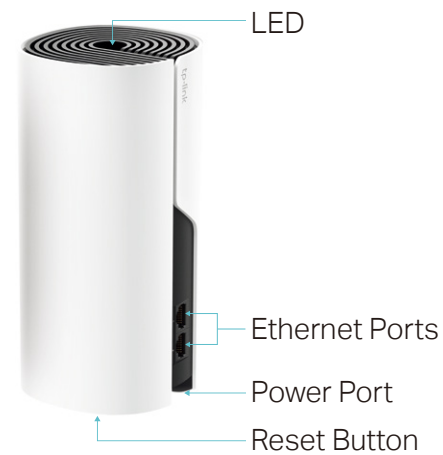

Work with All Deco Models

Form a Mesh network with your desired Deco models

All Deco models can work together. Just expand Mesh Wi-Fi coverage anytime by adding more Decos

Specifications

Hardware

- Ports: 2 10/100Mbps WAN/LAN Ports, 1 Power Port
- Buttons: 1 Reset button on the underside
- Antenna Type: 2 internal dual-band antennas per Deco unit
- Flash: 16 MB
- SDRAM: 128 MB
- Dimensions: 7.5 × 3.6 × 3.6 in. (190.5 × 90.7 × 90.7 mm)
- Power Adapter Input: 100-240V~ 50/60Hz 0.3A
- Power Adapter Output: 12V = 1A