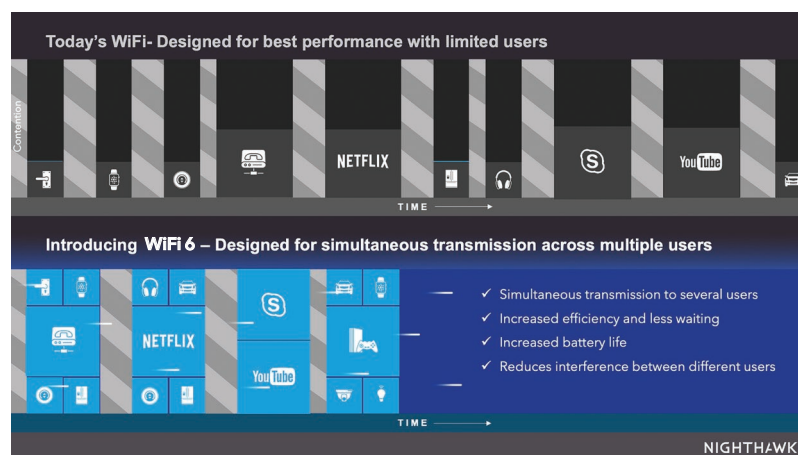

**VPN SUPPORT**—On PC, MAC, & now also with OpenVPN Connect app on iOS & Android, securely access your home network & Internet connection from your mobile device remotely

**STANDARDS-BASED WIFI SECURITY**—802.11i, 128-bit AES encryption with PSK

**GUEST NETWORK**—Separate and secure network for your guests

**AUTOMATIC FIRMWARE UPDATE**—Delivers latest security patches to the router

## Orthogonal Frequency Division Multiple Access (OFDMA)

Using the uplink and downlink OFDMA<sup>s</sup> feature of WiFi 6, the WiFi traffic is managed much more efficiently since data is transmitted from different devices concurrently, rather than having each device's data wait for its turn. This results in an efficient use of air-time, reduced latency, and increased bandwidth to add more devices to your network.