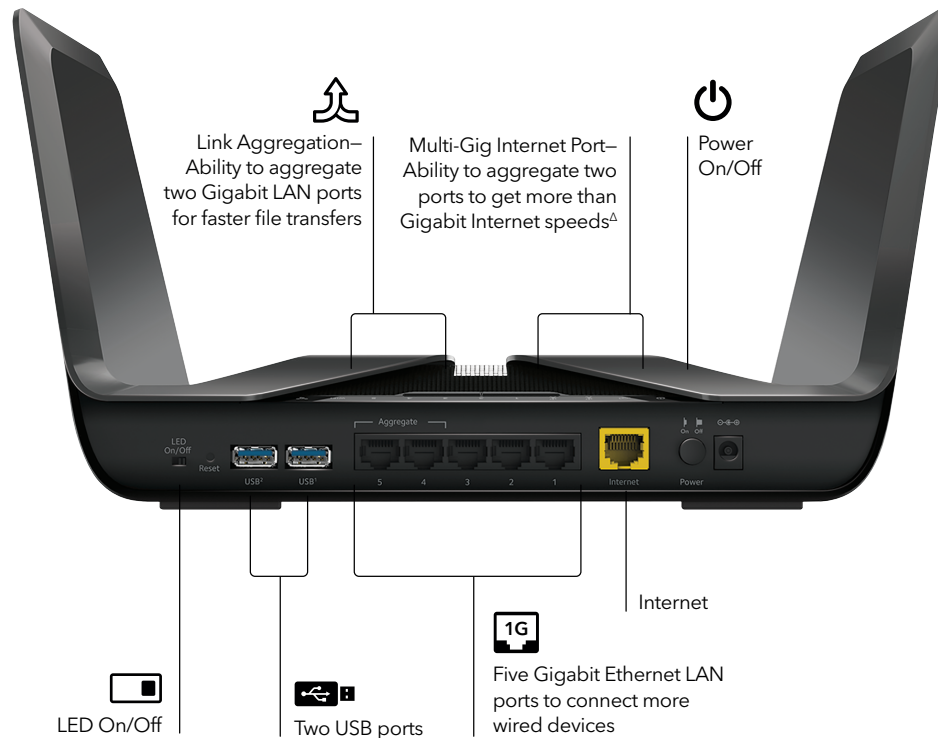

Connection Diagram