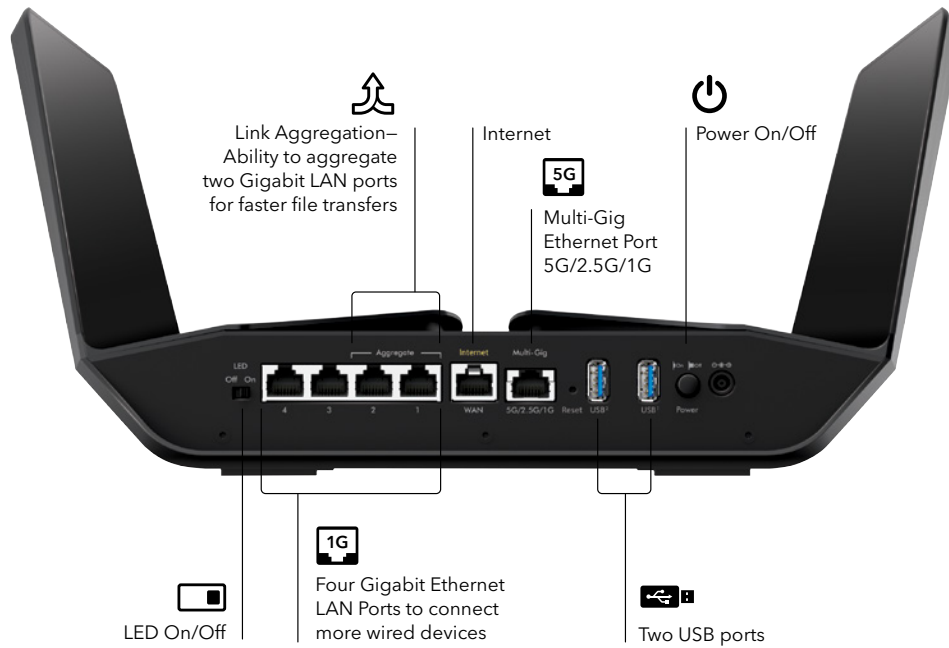

Connection Diagram