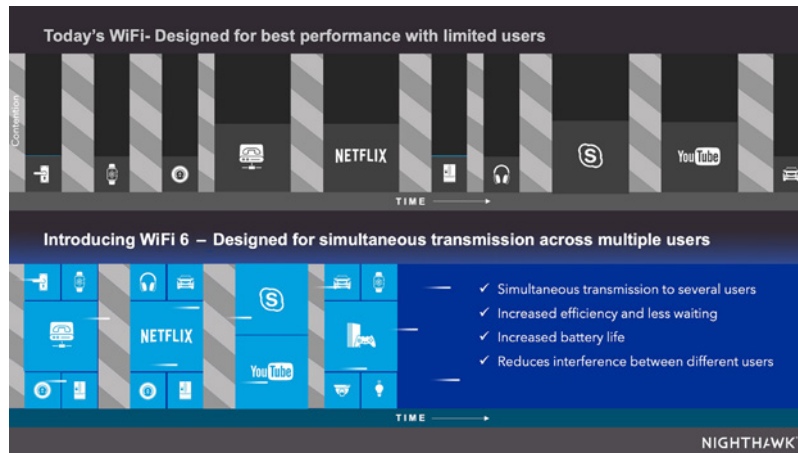

8x8 Multi-user MIMO

Using multi-user MIMO⁺ technology, routers can stream data to multiple devices simultaneously. That means faster downloads and smoother streaming for your devices. WiFi 6 extends MU-MIMO to 8-stream support so it can support double the number of simultaneous transmissions as compared to 4x4 MU-MIMO AC WiFi routers.

Enjoy simultaneous streaming with MU-MIMO

Data sent to one device at a time

Traditional WiFi

Data sent to multiple devices simultaneously

MU-MIMO WiFi

Orthogonal Frequency Division Multiple Access (OFDMA)

Using the OFDMA^s feature of WiFi 6, the WiFi traffic is managed much more efficiently since data is transmitted from different devices concurrently, rather than having each device's data wait for its turn. This results in an efficient use of air-time, reduced latency, and increased bandwidth to add more devices to your network.

Ultra-powerful AX-optimized Quad-core Processor

Nighthawk AX12 WiFi 6 Router, powered by a 64-bit 2.2GHz quad-core processor, is built for performance at an ultimate level. The ultra-fast processor enables the router to seamlessly handle data intensive applications such as 4K/8K UHD video streaming, VR/AR gaming, as well as provide a stronger, more reliable WiFi experience. This powerful processor is optimized for AX making intelligent spontaneous decisions to schedule data traffic to maximize WiFi Bandwidth utilization.